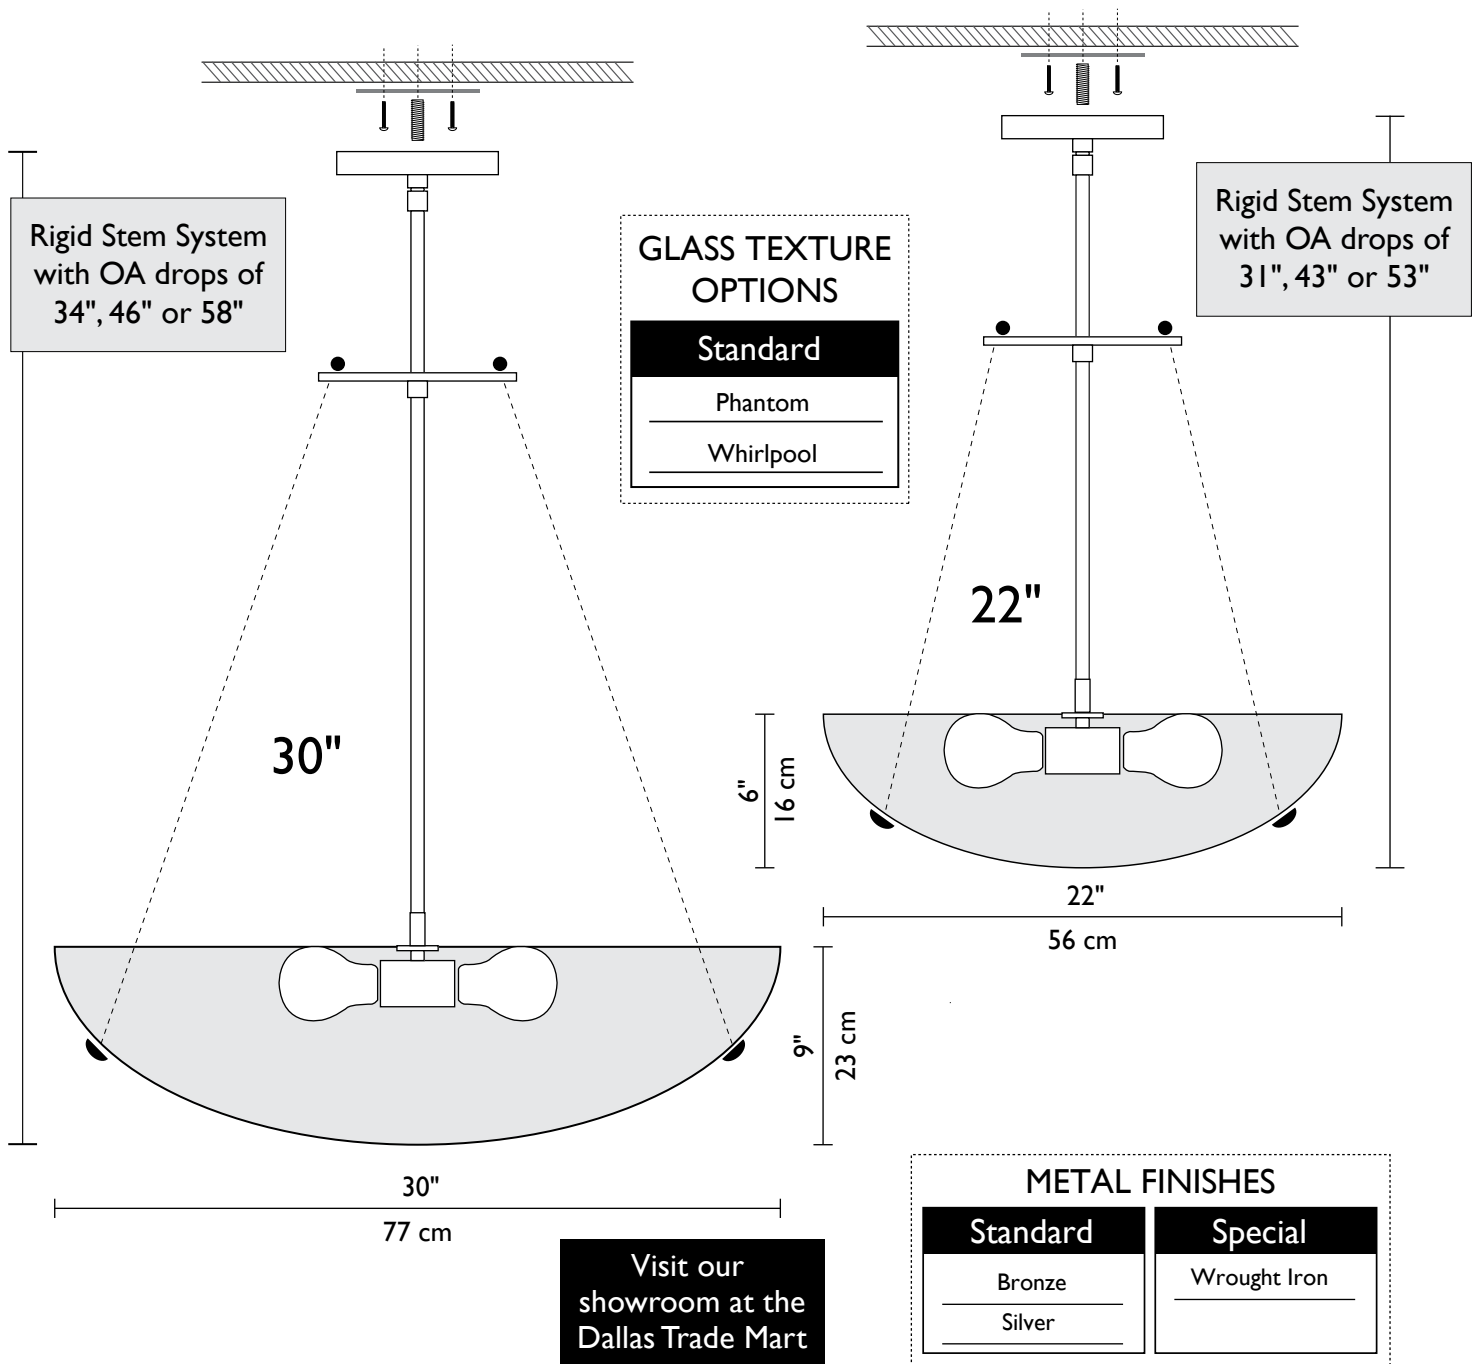

BOWL

shown in
bronze hardware and
Phantom texture, Red glass

GLASS COLOR OPTIONS

shown in bronze
hardware and
Phantom texture,
Frost glass

shown in
bronze hardware and
Whirlpool texture, Frost glass

shown in
bronze hardware and
Phantom texture, Baron glass

BOWL

Bowl is ceiling mounted, cast California Art Glass of stunning detail derived from hand-carved texture and dramatic depth. Such qualities are uncommon in modern, luminary glass bowls and only possible through the skill of a craftsman acquired by years of apprenticeship, trial and error. Our uniquely designed mounting systems guarantee easy mounting, display and maintenance.

Technical & Mounting Information

Incandescent Source

Bowl 22" - 3 x 60w (Max)

Bowl 30" - 4 x 60w (Max)

Medium Base

Lamps Included

Damp Location

1881 Industrial Drive