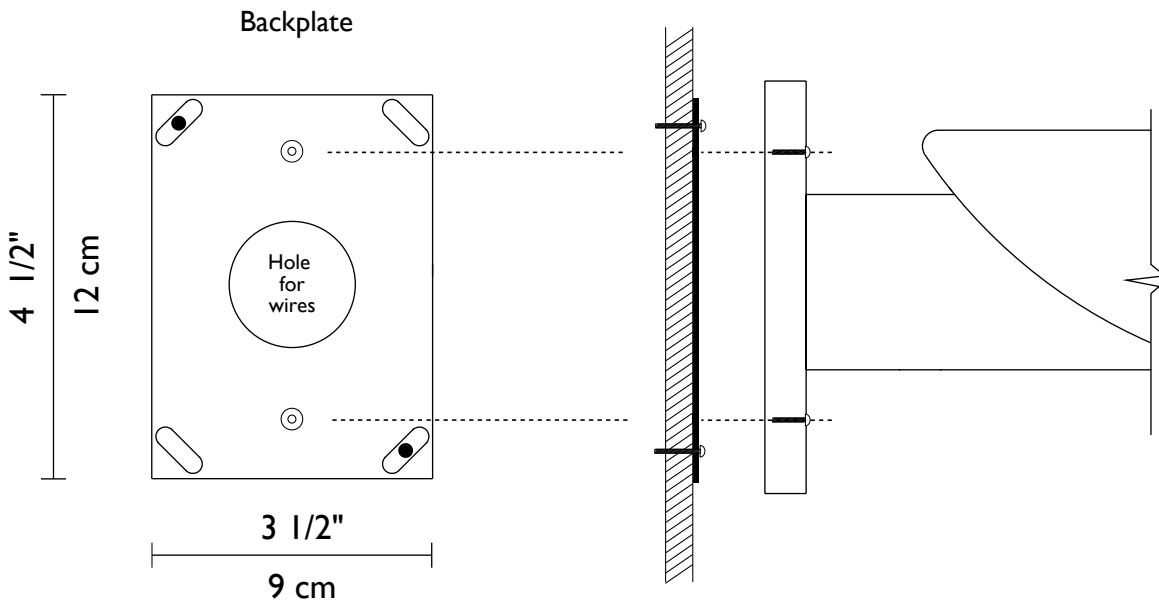

CASPIO

Brushed Nickel

Polished Chrome

CASPIO

Sconce featuring direct and indirect illumination.

Technical Information

FINISHES

Standard

Brushed Nickel
Polished Chrome

Special

Polished Brass
Brushed Brass
Bronze

Mounting Specifications

Visit our
showroom at the
Dallas Trade Mart

Halogen Source

1 x 300w (Max) 
Double-ended T3 halogen lamp
Lamp included