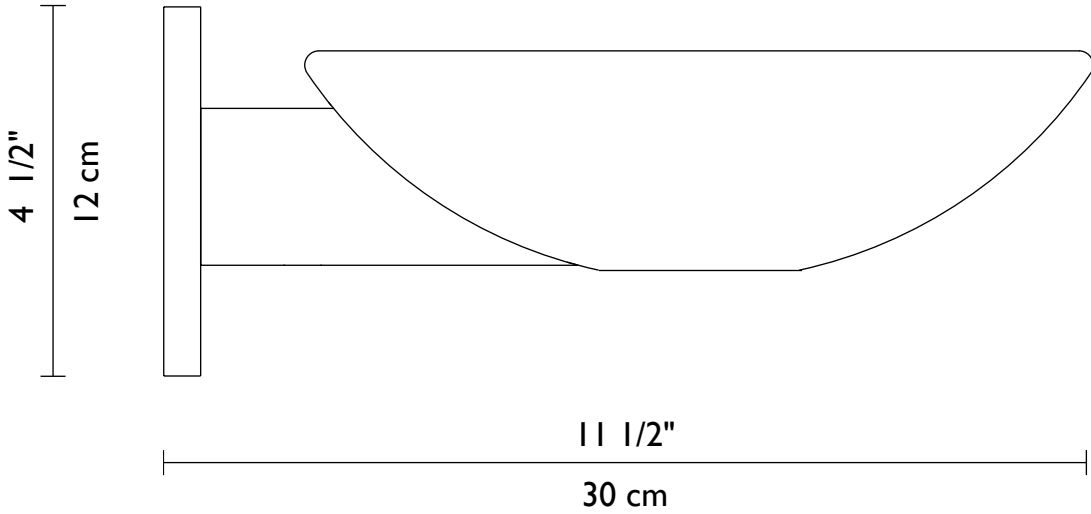

CASPIO

Brushed Nickel

Polished Chrome

CASPIO

Sconce featuring direct and indirect illumination.

Technical Information

FINISHES

Standard