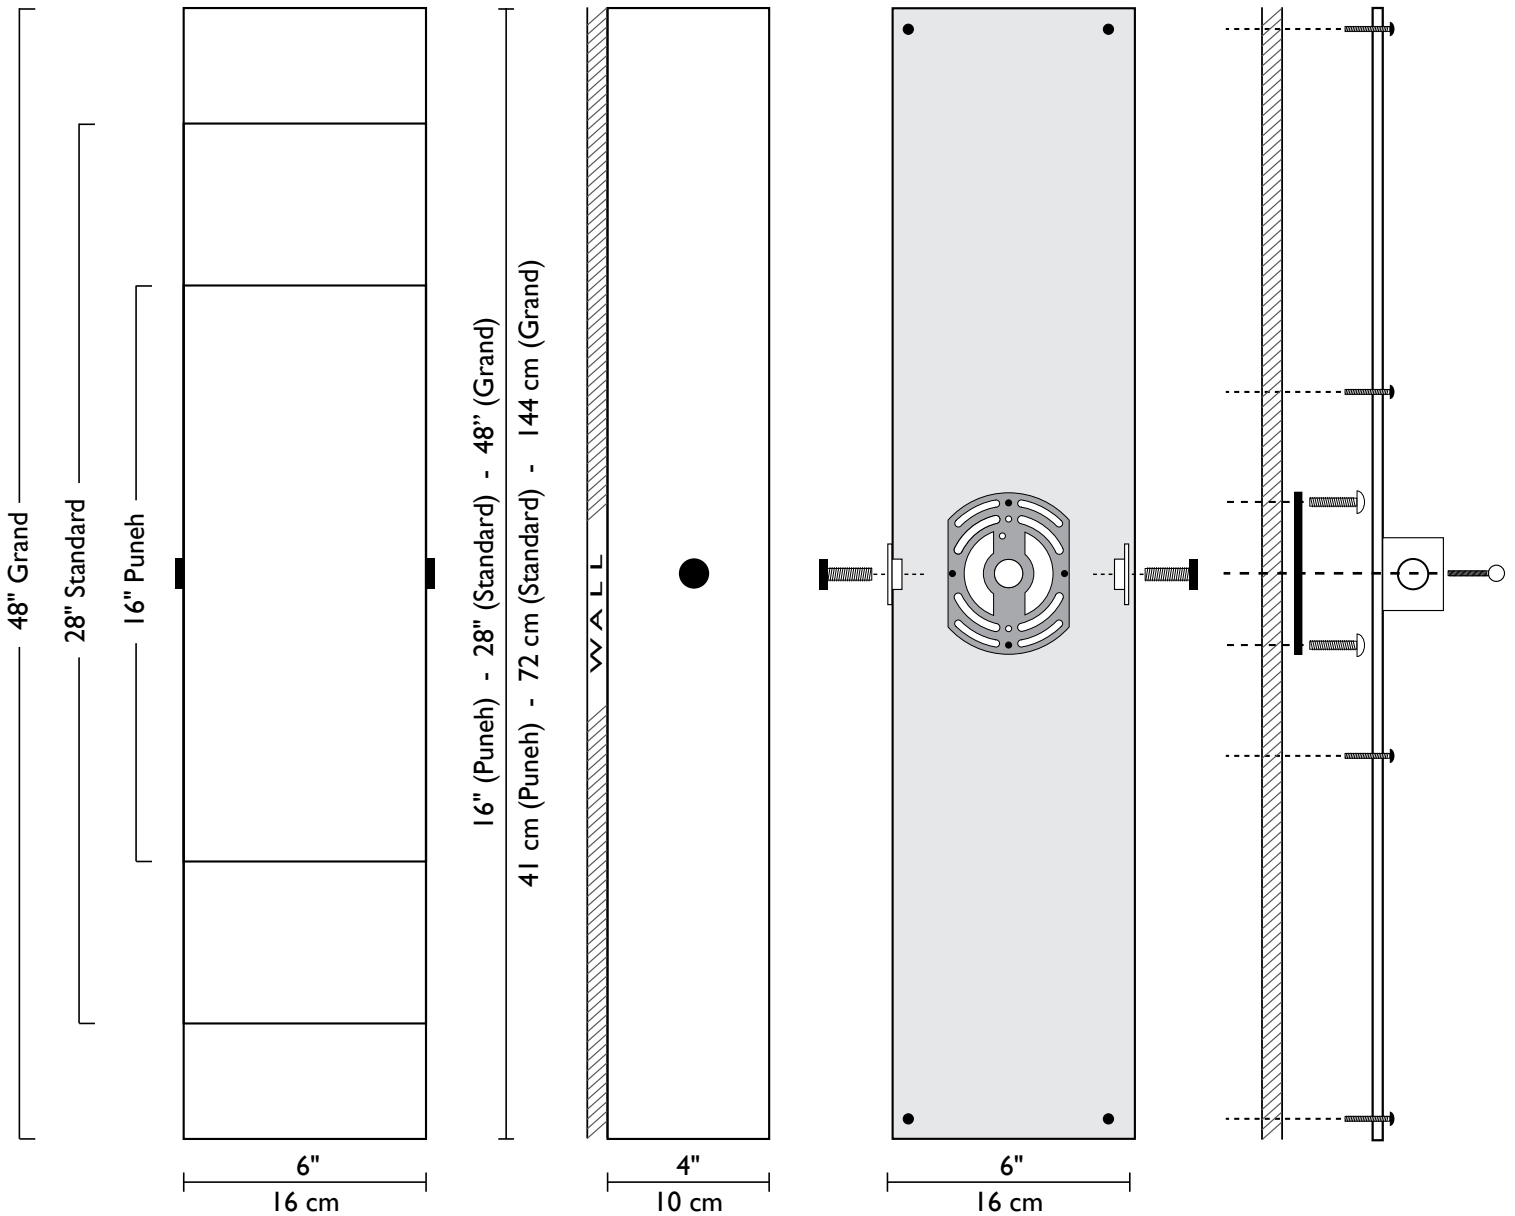

**ADA
COMPLIANT**

CHANNEL

Long, slender glass forms coupled with appealing glass textures and colors make this versatile fixture a perfect piece of architectural jewelry. Ideal horizontal or vertical, the Puneh is illuminated by incandescent lamps, while the Standard and Grand use Earth-friendly fluorescents.*

Technical and Mounting Information

Lamping Source (included)

Puneh
2 x 60W (Max)
T-10

Standard
2 x 24W (Max)
T-5 HO*

Grand
2 x 54W (Max)
T-5 HO*

Visit our
showroom at the
Dallas Trade Mart

METAL FINISHES

Standard

Bronze
Silver

Special

Wrought Iron

*Fluorescent lamps not properly disposed of poison our environment. Properly disposing of your old fluorescent lamps prevents the release of mercury into our water supply.

Damp Location

1881 Industrial Drive
Libertyville, IL 60048
Tele: 847.680.9043
Fax: 847.680.8140
www.wptdesign.com