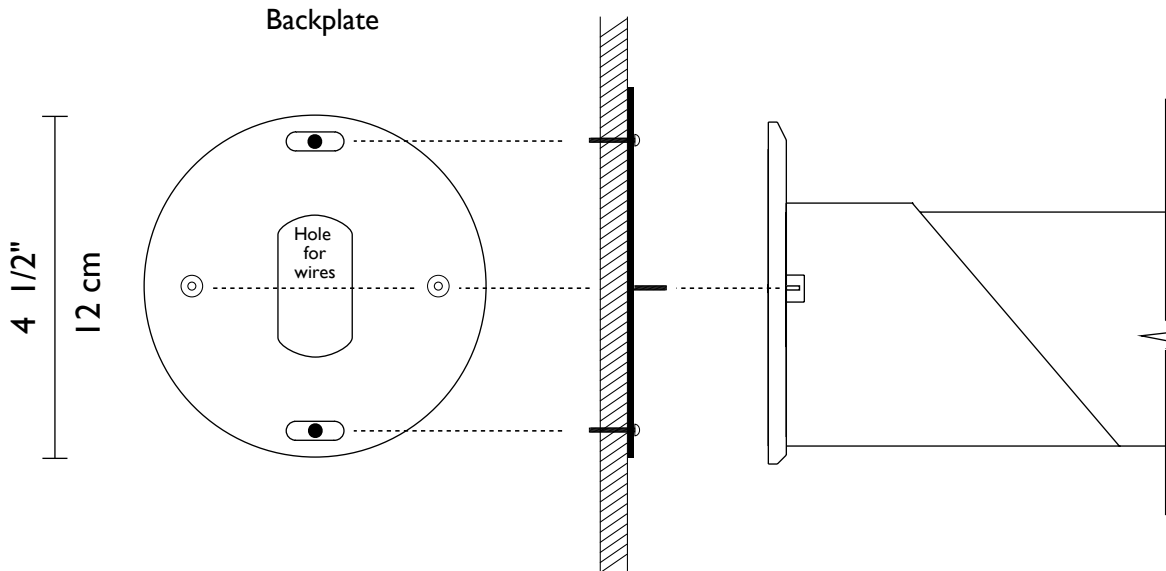

CONICA

Graphite Grey

Satin glass diffuser

CONICA

Sconce featuring indirect and direct illumination with satin glass diffuser.

Technical Information

FINISHES

Standard

Graphite Grey

Brushed Nickel

Mounting Specifications

Visit our
showroom at the
Dallas Trade Mart

Halogen Source

1 x 300w (Max) 
Double-ended T3 halogen lamp
Lamp included

Fluorescent source
available, please contact
us for more information.