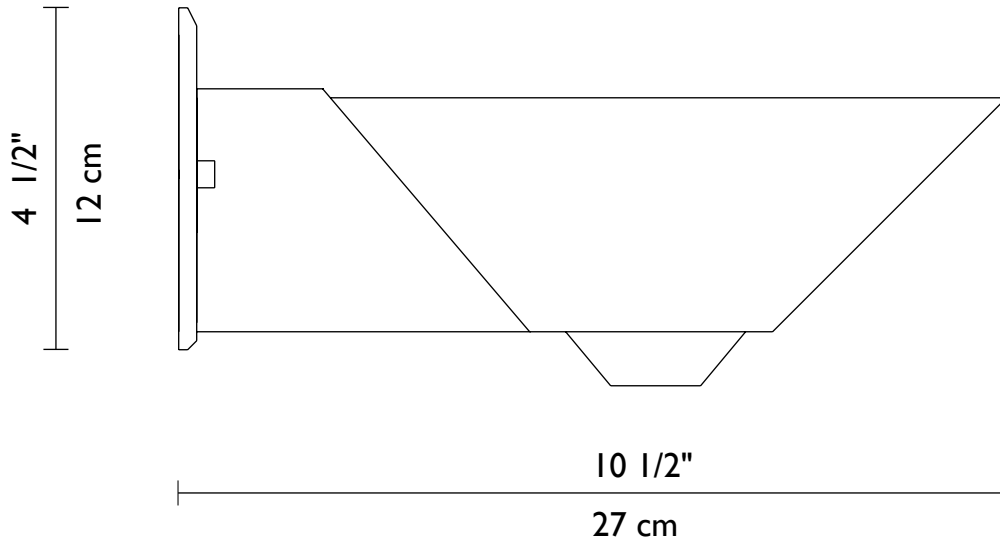

CONICA

Graphite Grey

Satin glass diffuser

CONICA

Sconce featuring indirect and direct illumination with satin glass diffuser.

Technical Information

FINISHES

Standard

Graphite Grey

Brushed Nickel

Mounting Specifications

Visit our
showroom at the
Dallas Trade Mart

Halogen Source

1 x 300w (Max) 
Double-ended T3 halogen lamp
Lamp included

Fluorescent source
available, please contact
us for more information.