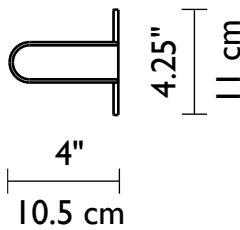

ADA
COMPLIANT

DUKE

Contemporary and minimal, the Duke wall sconce is ideal for either bath or hall. Its unusual u-shaped diffuser seems to float afloat of its polished chrome platform.

FINISHES

Standard

Polished Chrome

Technical Information

Corto

Visit our
showroom at the
Dallas Trade Mart

G9 Halogen

Lamp included

Chiquito: 1x60W (Max)

Chico: 2x60W (Max)

Corto: 3x60W (Max)

Medio: 4x60W (Max)

Largo: 5x60W (Max)

Dry Location

1881 Industrial Drive

Libertyville, IL 60048

Tele: 847.680.9043

Fax: 847.680.8140

www.wptdesign.com