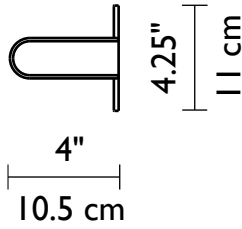

ADA
COMPLIANT

DUKE

Contemporary and minimal, the Duke wall sconce is ideal for either bath or hall. Its unusual u-shaped diffuser seems to float afloat of its polished chrome platform.

FINISHES

Standard

Polished Chrome

Technical Information

Chiquito