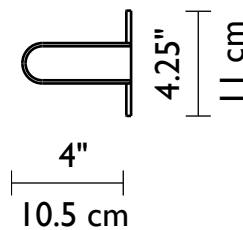

Largo

Visit our
showroom at the
Dallas Trade Mart

G9 Halogen

Lamp included

Chiquito: 1x60W (Max)

Chico: 2x60W (Max)

Corto: 3x60W (Max)

Medio: 4x60W (Max)

Largo: 5x60W (Max)