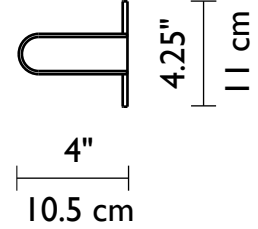

ADA
COMPLIANT

DUKE

Contemporary and minimal, the Duke wall sconce is ideal for either bath or hall. Its unusual u-shaped diffuser seems to float afloat of its polished chrome platform.

FINISHES

Standard

Polished Chrome

Technical Information

Chico

Visit our
showroom at the
Dallas Trade Mart

G9 Halogen

Lamp included

Chiquito: 1x60W (Max)

Chico: 2x60W (Max)

Corto: 3x60W (Max)

Medio: 4x60W (Max)

Largo: 5x60W (Max)

Dry Location

1881 Industrial Drive

Libertyville, IL 60048

Tele: 847.680.9043

Fax: 847.680.8140

www.wptdesign.com