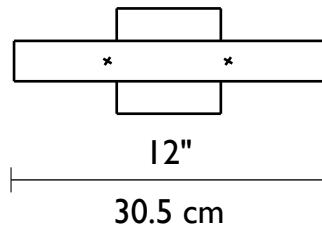

ADA
COMPLIANT

DUKE

Contemporary and minimal, the Duke wall sconce is ideal for either bath or hall. Its unusual u-shaped diffuser seems to float afloat of its polished chrome platform.

FINISHES

Standard

Polished Chrome

Technical Information

Chico

Visit our
showroom at the
Dallas Trade Mart

G9 Halogen

Lamp included

Chiquito: 1x60W (Max)

Chico: 2x60W (Max)

Corto: 3x60W (Max)

Medio: 4x60W (Max)

Largo: 5x60W (Max)

Dry Location

1881 Industrial Drive

Libertyville, IL 60048

Tele: 847.680.9043

Fax: 847.680.8140

www.wptdesign.com