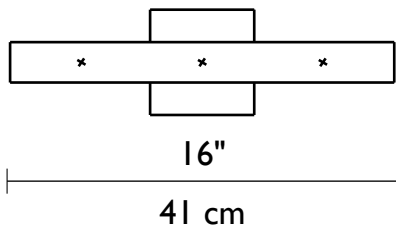

ADA
COMPLIANT

DUKE

Contemporary and minimal, the Duke wall sconce is ideal for either bath or hall. Its unusual u-shaped diffuser seems to float afloat of its polished chrome platform.

FINISHES

Standard

Polished Chrome

Technical Information

Corto

Visit our
showroom at the
Dallas Trade Mart

G9 Halogen

Lamp included

Chiquito: 1x60W (Max)

Chico: 2x60W (Max)

Corto: 3x60W (Max)

Medio: 4x60W (Max)

Largo: 5x60W (Max)

Dry Location

1881 Industrial Drive

Libertyville, IL 60048

Tele: 847.680.9043

Fax: 847.680.8140

www.wptdesign.com