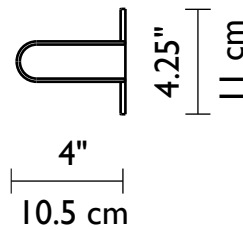

ADA
COMPLIANT

DUKE

Contemporary and minimal, the Duke wall sconce is ideal for either bath or hall. Its unusual u-shaped diffuser seems to float afloat of its polished chrome platform.

FINISHES

Standard

Polished Chrome

Technical Information

Medio

Visit our
showroom at the
Dallas Trade Mart

G9 Halogen

Lamp included

Chiquito: 1x60W (Max)

Chico: 2x60W (Max)

Corto: 3x60W (Max)

Medio: 4x60W (Max)

Largo: 5x60W (Max)

Dry Location

1881 Industrial Drive

Libertyville, IL 60048

Tele: 847.680.9043

Fax: 847.680.8140

www.wptdesign.com