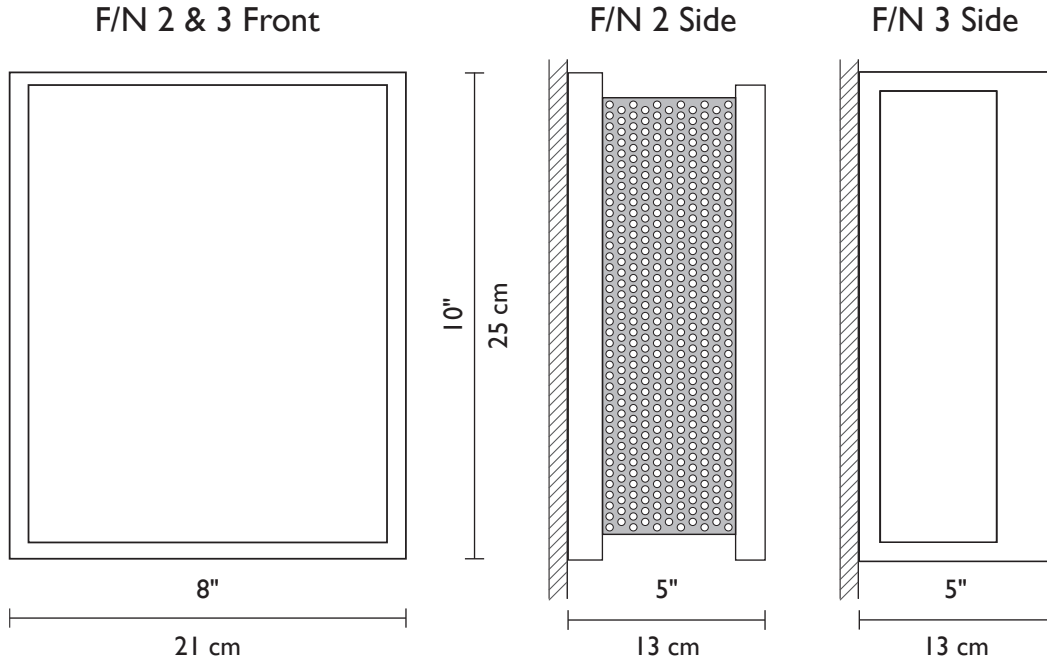

F/N 2 IO & F/N 3 IO (Indoor/Outdoor)

Framed by bronze powder-coated steel, the F/N 2 & 3 IO showcase our collection of handmade Magic Art Glass. By using a combination of exotic elements and a myriad of glass techniques, we have produced an original, whimsical yet elegant line of fixtures illuminated with incandescent lamps.

Technical Information