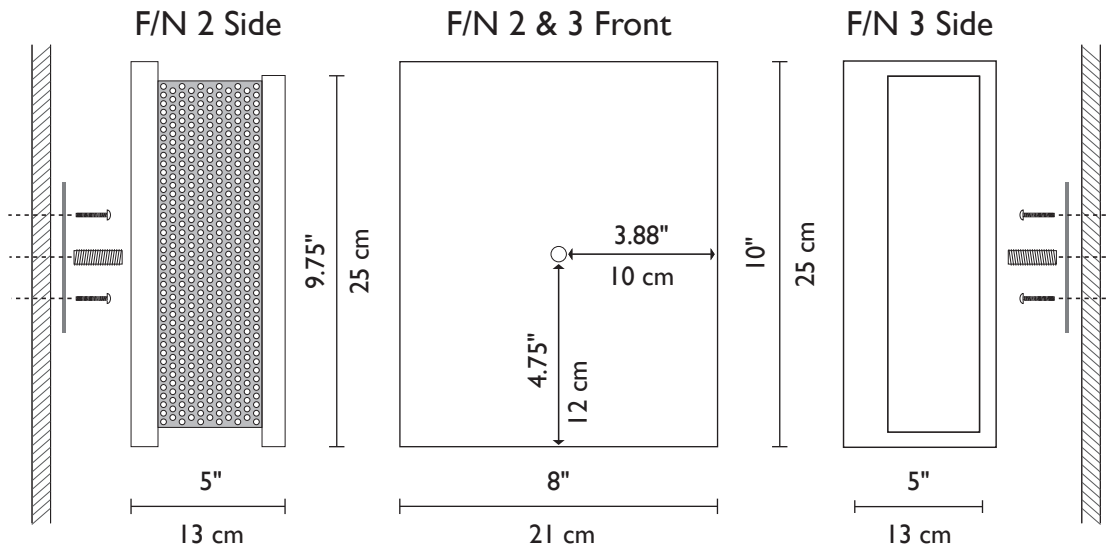

Mounting Specifications

METAL FINISHES	
Standard	
Bronze	
Silver	
Special	
Wrought Iron	

Incandescent Source

1 x 100w (Max) Shatterproof
Medium Base

Lamp Included

Wet Location

1881 Industrial Drive
Libertyville, IL 60048

Tele: 847.680.9043

Fax: 847.680.8140

www.wptdesign.com

Visit our
showroom at the
Dallas Trade Mart