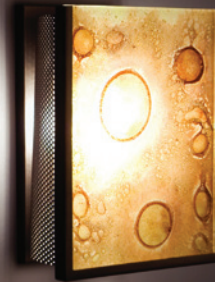

# F/N 2 IO

F/N 2 IO  
shown in bronze finish  
with Baron glass

F/N 2 IO  
shown in bronze finish  
with Beaujolais glass

F/N 2 IO  
shown in bronze finish  
with Blush glass

F/N 2 IO  
shown in bronze finish with  
Amber Lemon Drop glass

F/N 2 IO  
shown in bronze finish  
with Green Mesh glass

F/N 3 IO  
shown in bronze finish  
with Wired Green glass

F/N 3 IO  
shown in bronze  
finish with Garcia glass

F/N 3 IO  
shown in bronze finish  
with Wired Rose glass

# F/N 3 IO

F/N 3 IO  
shown in  
bronze finish with  
Red Window Blue glass

# F/N 2 IO & F/N 3 IO (Indoor/Outdoor)

Framed by bronze powder-coated steel, the F/N 2 & 3 IO showcase our collection of handmade Magic Art Glass. By using a combination of exotic elements and a myriad of glass techniques, we have produced an original, whimsical yet elegant line of fixtures illuminated with incandescent lamps.