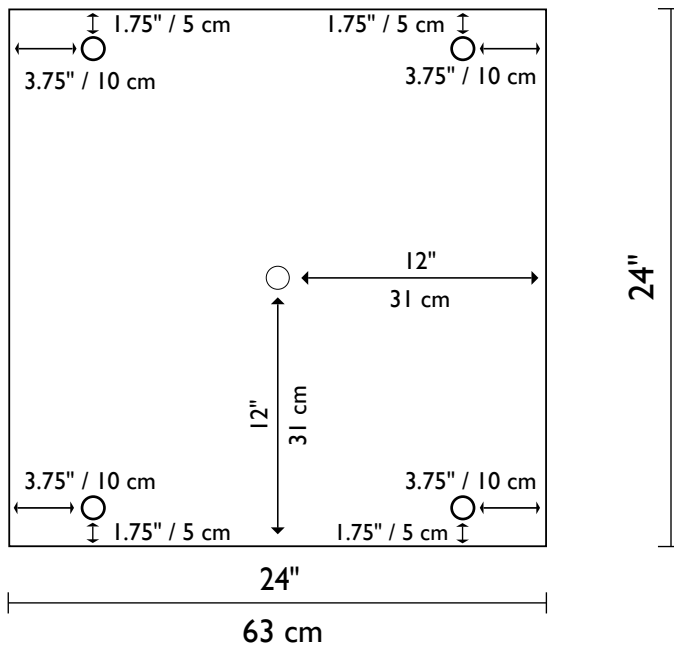

Technical and Mounting Specifications

F/N BIG Front

F/N BIG Side

F/N BIG Front

F/N BIG Side

METAL FINISHES

Standard

Bronze