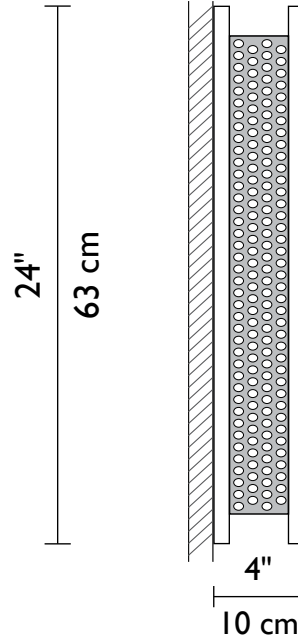

F/N BIG
shown in bronze finish
with Amber Lemon
Drop glass

ADA
COMPLIANT

F/N BIG

Framed by bronze powder-coated steel, the F/N Big showcases our collection of handmade Magic Art Glass. By using a combination of exotic elements and a myriad of glass techniques, we have produced an original, whimsical yet elegant line of fixtures illuminated with Earth-friendly fluorescents.*

Technical and Mounting Specifications

F/N BIG Front

F/N BIG Side

F/N BIG Front

F/N BIG Side

METAL FINISHES

Standard

Bronze