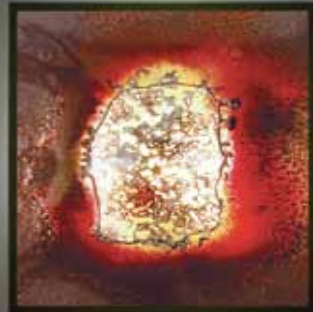

ADA
COMPLIANT

F/N BIG

F/N BIG
shown in bronze finish
with Toffee glass

F/N BIG
shown in bronze finish
with Half Moon
Blue glass

F/N BIG
shown in bronze finish
with Wired Green glass

F/N BIG
shown in bronze finish
with Fuzzy glass

F/N BIG
shown in bronze finish
with Amber Lemon
Drop glass

ADA
COMPLIANT

F/N BIG

Framed by bronze powder-coated steel, the F/N Big showcases our collection of handmade Magic Art Glass. By using a combination of exotic elements and a myriad of glass techniques, we have produced an original, whimsical yet elegant line of fixtures illuminated with Earth-friendly fluorescents.*