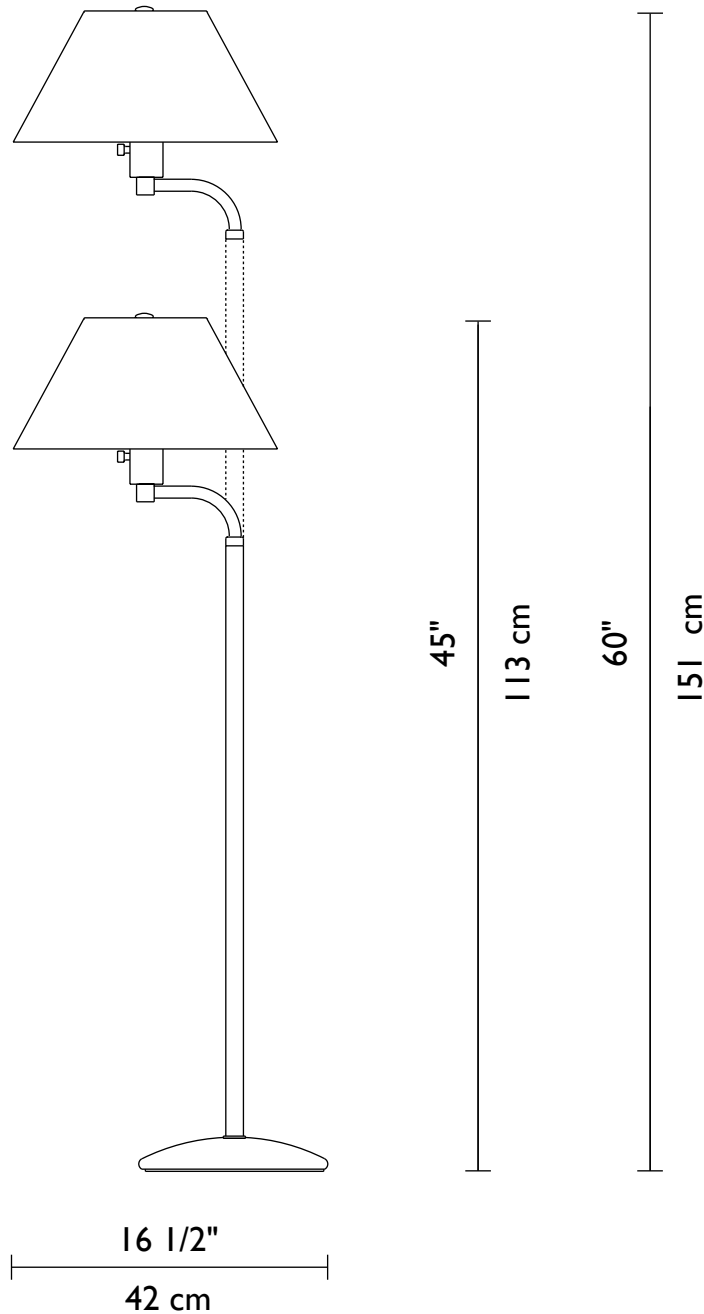

FENIX

Brushed Nickel

FENIX

Sturdy, versatile floor lamp with silk shade. Height adjustable with 360 degree radial movement.

Technical Information

FINISHES

Standard

Brushed Nickel
Polished Chrome

Special

Polished Brass
Brushed Brass

Visit our
showroom at the
Dallas Trade Mart

Incandescent Source

1 x 100w (Max)
Medium base 3 way bulb
Lamp included

Fluorescent source
available, please contact
us for more information.