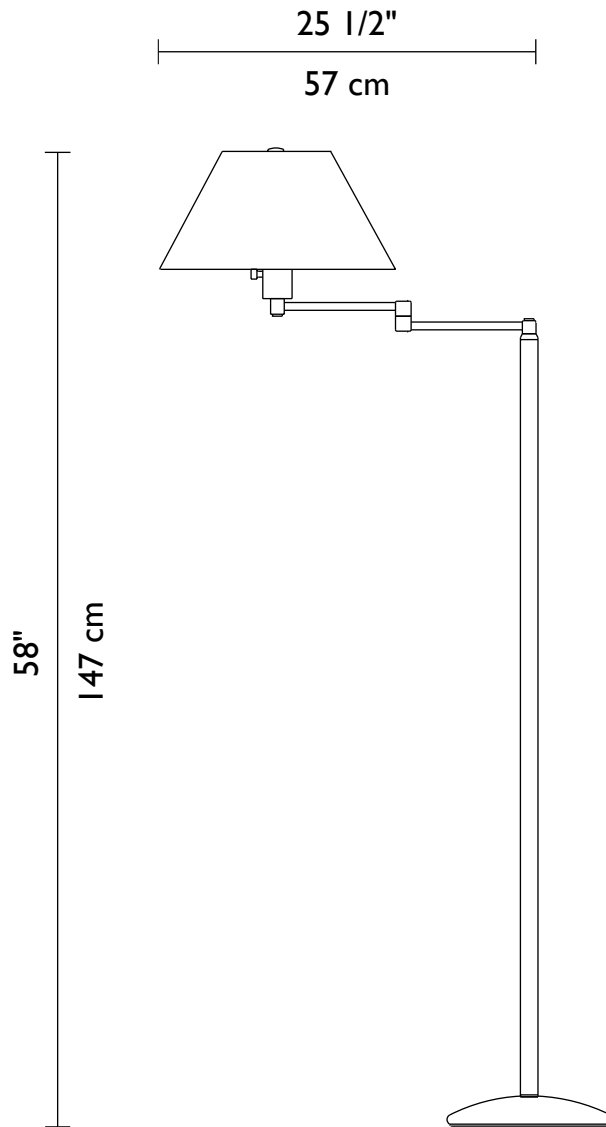

IMAGO
PISO

Polished Chrome

IMAGO PISO

Sturdy, double jointed swing arm floor lamp with silk shade.

Technical Information

FINISHES

Standard

Brushed Nickel
Polished Chrome