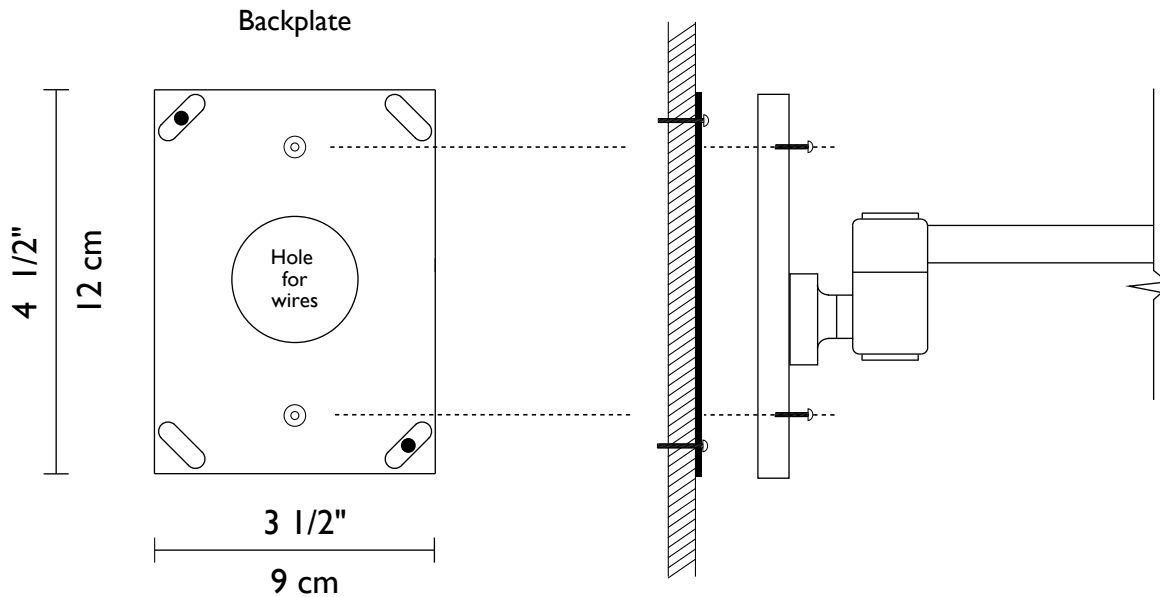

IMAGO PARED

Polished Chrome

Brushed Brass

Polished Brass

IMAGO PARED

Sturdy, double jointed swing arm wall lamp with silk shade.

Technical Information

FINISHES

Standard

Brushed Nickel
Polished Chrome

Special

Polished Brass
Brushed Brass
Bronze

Mounting Specifications

Visit our
showroom at the
Dallas Trade Mart

Incandescent Source
1 x 100w (Max)
Medium base 3-way bulb
Lamp included