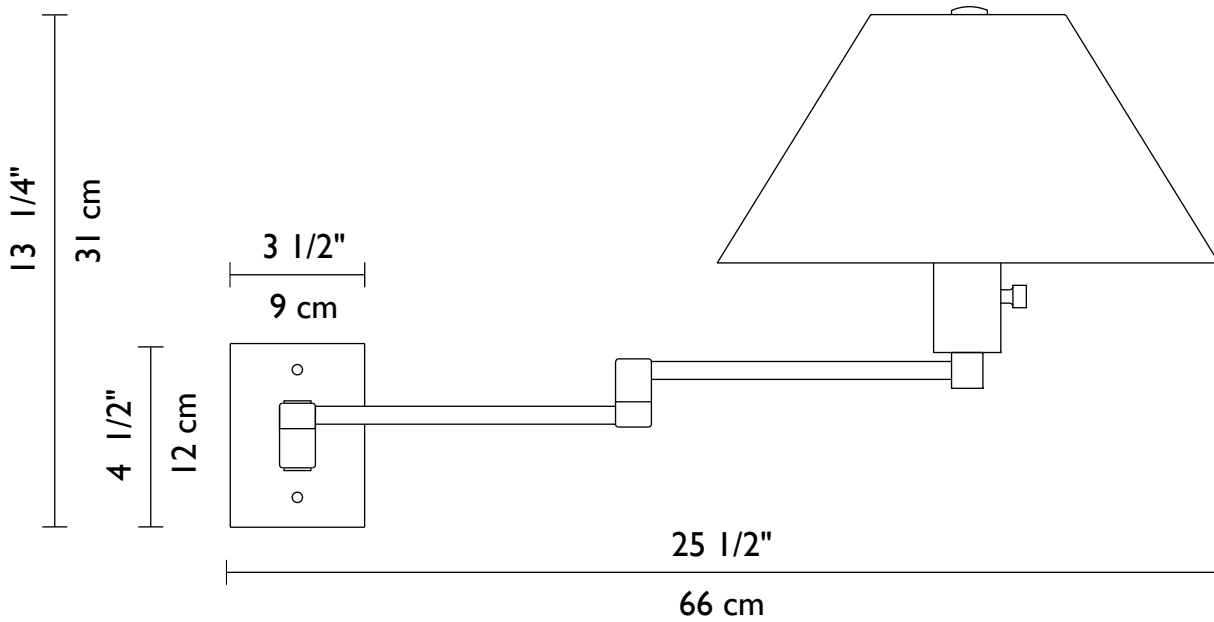

IMAGO PARED

Polished Chrome

Brushed Brass

Polished Brass

IMAGO PARED

Sturdy, double jointed swing arm wall lamp with silk shade.

Technical Information

FINISHES

Standard

Brushed Nickel
Polished Chrome

Special

Polished Brass
Brushed Brass
Bronze

Mounting Specifications

Visit our
showroom at the
Dallas Trade Mart

Incandescent Source
1 x 100w (Max)
Medium base 3-way bulb
Lamp included