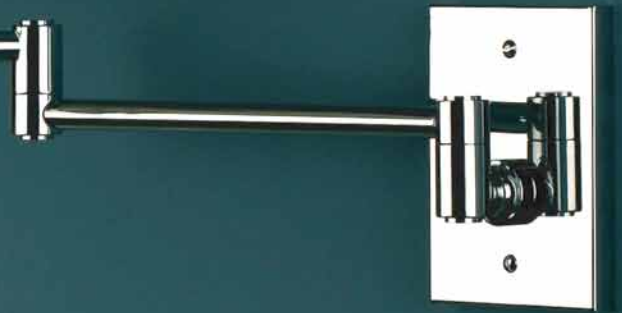

IMAGO PARED

Polished Chrome

Brushed Brass

Polished Brass

IMAGO PARED

Sturdy, double jointed swing arm wall lamp with silk shade.

Technical Information

FINISHES

Standard

Brushed Nickel
Polished Chrome

Special

Polished Brass
Brushed Brass
Bronze

Mounting Specifications

Visit our
showroom at the
Dallas Trade Mart

Incandescent Source
1 x 100w (Max)
Medium base 3-way bulb
Lamp included