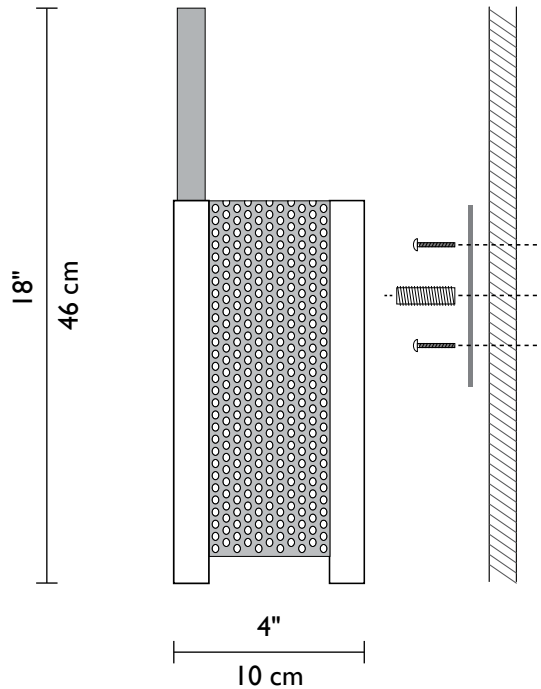

Technical and Mounting Information

F/N WIDE Front

F/N WIDE Side

F/N JUDY Front

F/N JUDY Side

METAL FINISHES	
Standard	
Bronze	
Silver	
Special	
Wrought Iron	

Visit our showroom at the Dallas Trade Mart

Incandescent Source

F/N WIDE
2 x 60w (Max)
Frost (60w)
E12 Candelabra Base
Lamps Included

F/N JUDY
2 x 60w (Max)
Frost (60w)
E12 Candelabra Base
Lamps Included

1881 Industrial Drive
Libertyville, IL 60048
Tele: 847.680.9043
Fax: 847.680.8140
www.wptdesign.com