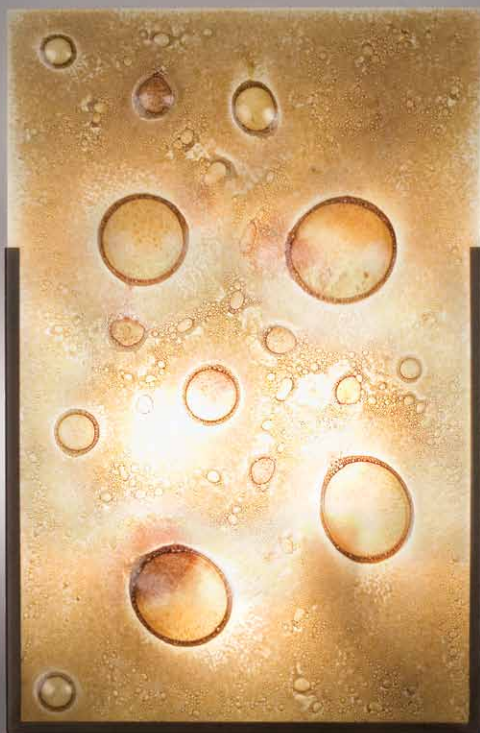

ADA
COMPLIANT

F/N WIDE
shown in bronze
finish with Shiraz glass

F/N WIDE

shown in bronze
finish with Blush glass

F/N JUDY

shown in bronze finish
with Amber Lemon Drop glass

ADA
COMPLIANT

F/N JUDY
shown in bronze finish
with Wired Rose glass

**ADA
COMPLIANT**

F/N WIDE & F/N JUDY

Framed by bronze powder-coated steel, the F/N Wide and F/N Judy showcases our collection of handmade Magic Art Glass. By using a combination of exotic elements and a myriad of glass techniques, we have produced an original, whimsical yet elegant line of fixtures illuminated with incandescent lamps.

Technical and Mounting Information

F/N WIDE Front

F/N WIDE Side

F/N JUDY Front

F/N JUDY Side

METAL FINISHES	
Standard	
Bronze	
Silver	
Special	
Wrought Iron	

Visit our showroom at the Dallas Trade Mart

Incandescent Source