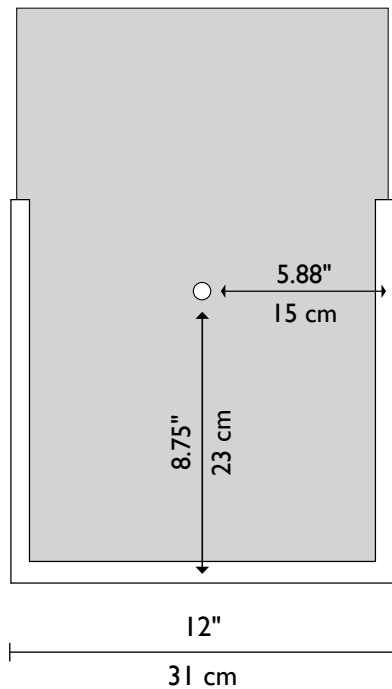

F/N JUDY Front