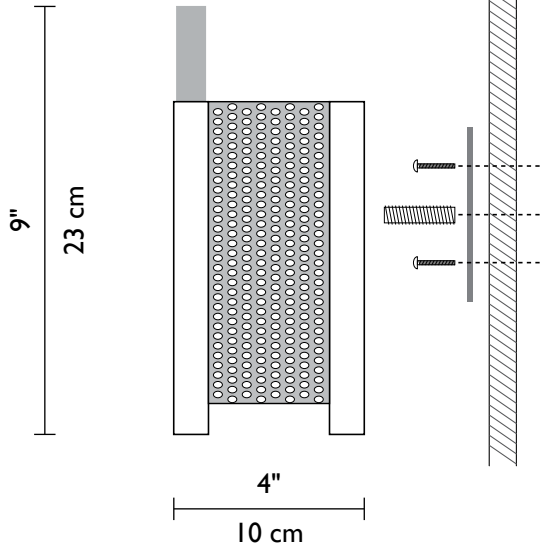

F/N WIDE Side