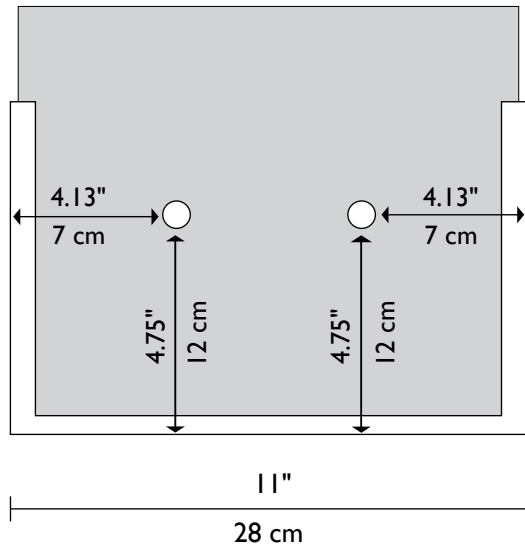

**ADA
COMPLIANT**

F/N WIDE & F/N JUDY

Framed by bronze powder-coated steel, the F/N Wide and F/N Judy showcases our collection of handmade Magic Art Glass. By using a combination of exotic elements and a myriad of glass techniques, we have produced an original, whimsical yet elegant line of fixtures illuminated with incandescent lamps.

Technical and Mounting Information

F/N WIDE Front