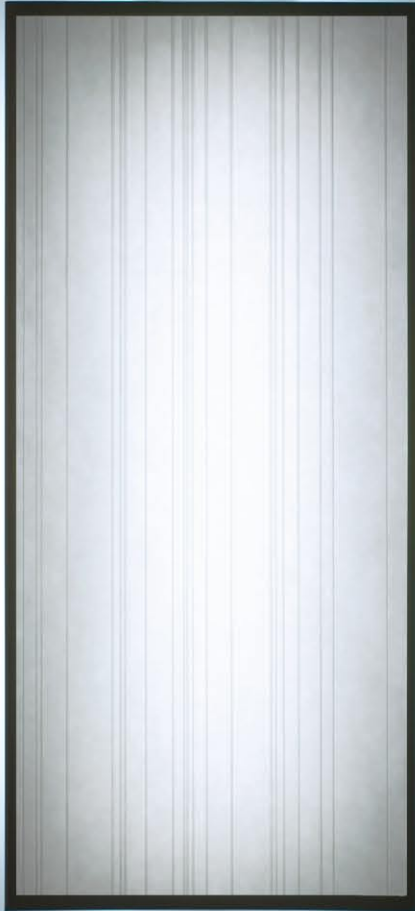

MARICICH

F/N TALL
shown in bronze
with Linea diffuser

F/N THREE
shown in
bronze with
Corsa diffuser

F/N TWO
shown in bronze
with Tesselatti diffuser

F/N THREE
shown in
bronze with
Bolle diffuser

ADA
COMPLIANT

ADA
COMPLIANT

MARICICH COLLECTION

The Maricich Collection, created to mold Earth-friendly fluorescent* light into modern whimsy, is inspired from the Garamar line of tessellated patterns. This body of design is brought into the three dimensional world using the newest methods in CNC tooling technology.

Technical and Mounting Information

METAL FINISHES	
Standard	
Bronze	
Silver	
Special	
Wrought Iron	

Visit our
showroom at the
Dallas Trade Mart

Compact Fluorescent Source - Lamps Included

- F/N TWO: 2 x 13w (Max)
PL GX-23 Base
- F/N THREE: 2 x 13w (Max)
PL GX-23 Base
- F/N TALL: 2 x 24w (Max)
T5 Base