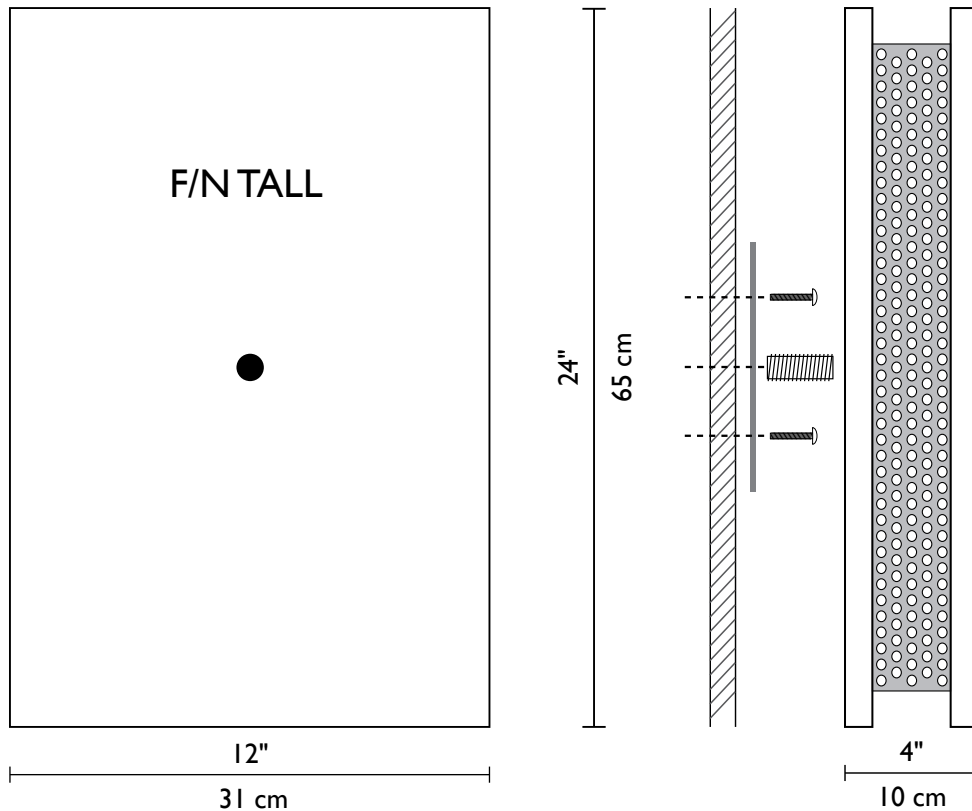

Technical and Mounting Information

METAL FINISHES	
Standard	
Bronze	
Silver	
Special	
Wrought Iron	

Visit our
showroom at the
Dallas Trade Mart

Compact Fluorescent Source - Lamps Included

- F/N TWO: 2 x 13w (Max)
PL GX-23 Base
- F/N THREE: 2 x 13w (Max)
PL GX-23 Base
- F/N TALL: 2 x 24w (Max)
T5 Base