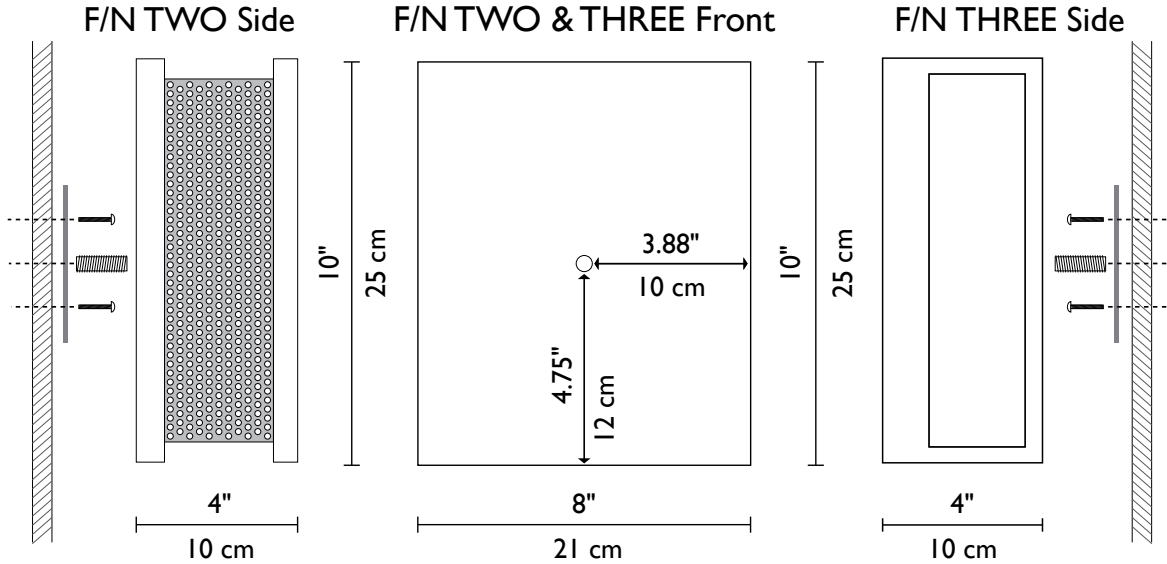

MARICICH

F/N TALL
shown in bronze
with Linea diffuser

F/N THREE
shown in
bronze with
Corsa diffuser

F/N TWO
shown in bronze
with Tesselatti diffuser

F/N THREE
shown in
bronze with
Bolle diffuser

ADA
COMPLIANT

Technical and Mounting Information

METAL FINISHES	
Standard	
Bronze	
Silver	
Special	
Wrought Iron	

Visit our
showroom at the
Dallas Trade Mart

Compact Fluorescent Source - Lamps Included

- F/N TWO: 2 x 13w (Max)
PL GX-23 Base
- F/N THREE: 2 x 13w (Max)
PL GX-23 Base
- F/N TALL: 2 x 24w (Max)
T5 Base