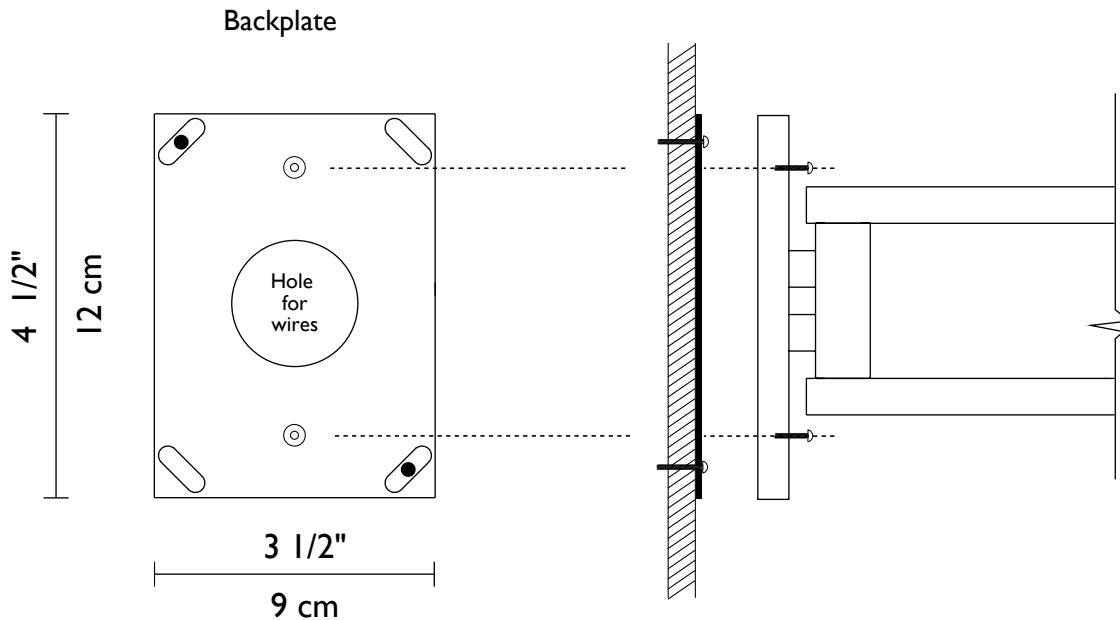

MASTER

Brushed Nickel

MASTER

Sturdy, double jointed swing arm wall lamp with silk shade.

Technical Information

FINISHES	
Standard	
Brushed Nickel	
Polished Chrome	
Special	
Polished Brass	
Brushed Brass	
Bronze	

Mounting Specifications

Visit our
showroom at the
Dallas Trade Mart

Incandescent Source
1 x 100w (Max)
Medium base 3-way bulb
Lamp included

Fluorescent source available,
please contact us for more
information.