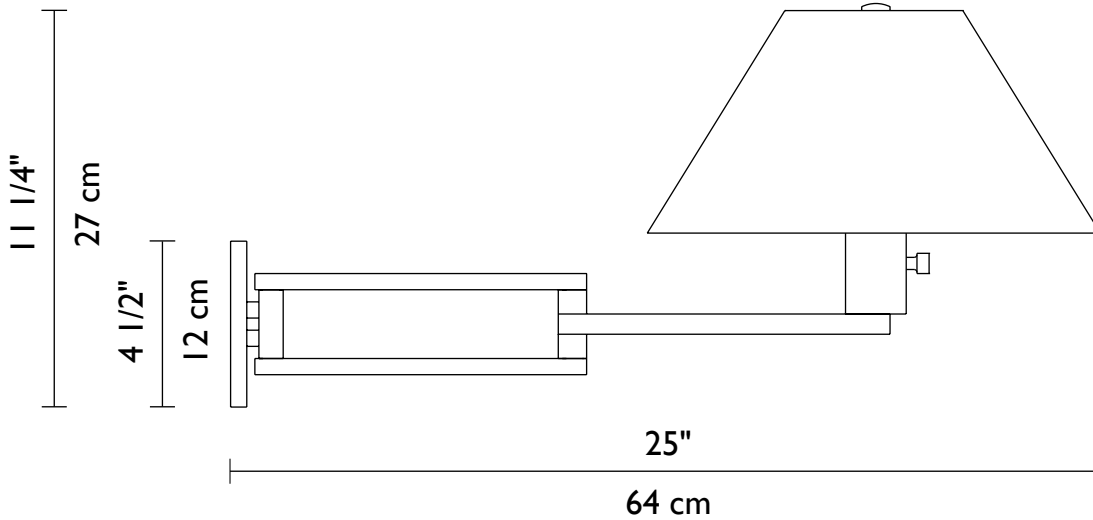

MASTER

Brushed Nickel

MASTER

Sturdy, double jointed swing arm wall lamp with silk shade.

Technical Information

FINISHES	
Standard	
Brushed Nickel	
Polished Chrome	
Special	
Polished Brass	
Brushed Brass	
Bronze	

Mounting Specifications

Visit our
showroom at the
Dallas Trade Mart

Incandescent Source
1 x 100w (Max)
Medium base 3-way bulb
Lamp included

Fluorescent source available,
please contact us for more
information.