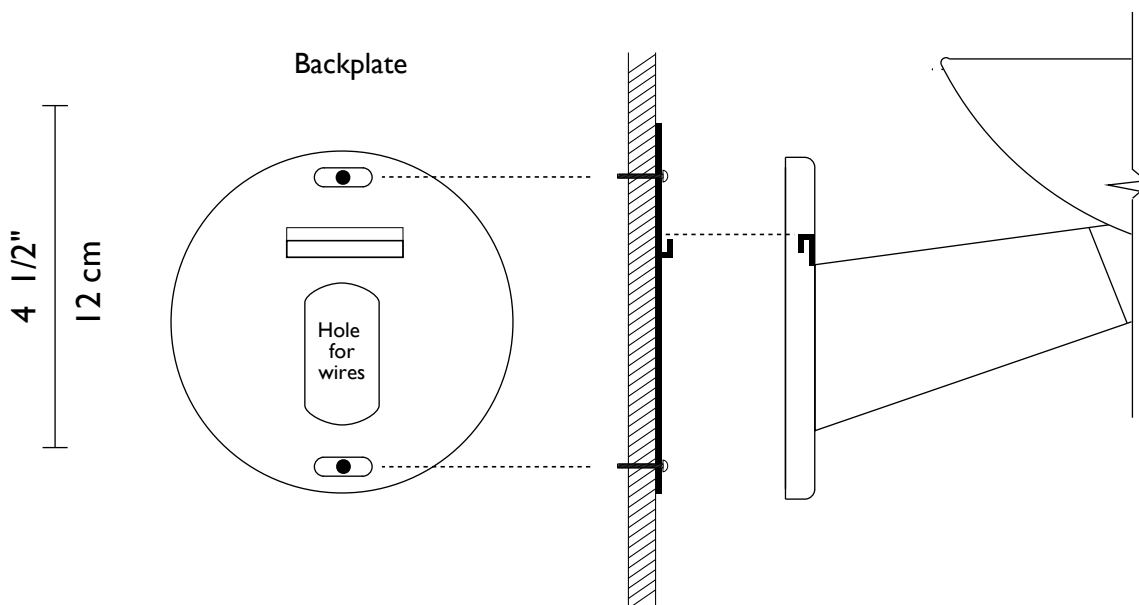

MILLENNIUM

Brushed Nickel / Ebony

MILLENNIUM

Sconce with ebony beech wood accent featuring indirect illumination.

Technical Information

FINISHES

Standard

Brushed Nickel
Polished Chrome

Special

Polished Brass
Brushed Brass
Bronze

Mounting Specifications

Visit our
showroom at the
Dallas Trade Mart

Halogen Source

1 x 300w (Max) 
Double-ended T3 halogen lamp
Lamp included

Fluorescent source
available, please contact
us for more information.