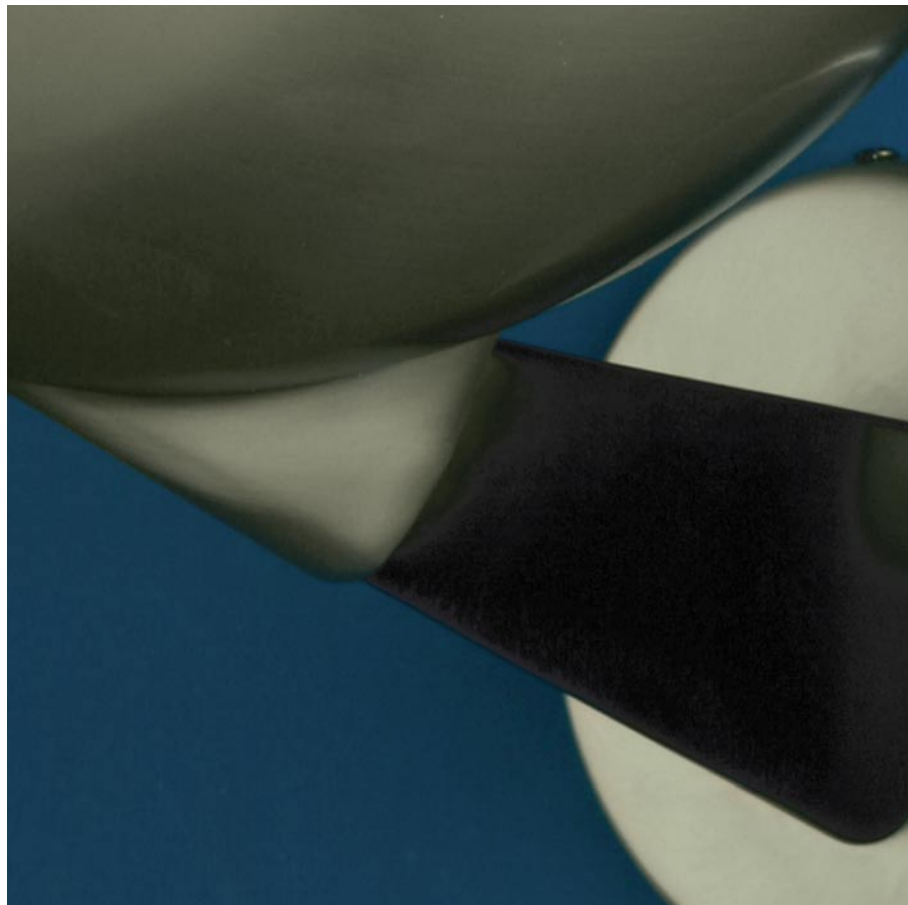

MILLENNIUM

Brushed Nickel / Ebony

MILLENNIUM

Sconce with ebony beech wood accent featuring indirect illumination.

Technical Information

FINISHES

Standard

Brushed Nickel
Polished Chrome

Special

Polished Brass
Brushed Brass
Bronze

Mounting Specifications

Visit our
showroom at the
Dallas Trade Mart

Halogen Source

1 x 300w (Max) 
Double-ended T3 halogen lamp
Lamp included

Fluorescent source
available, please contact
us for more information.