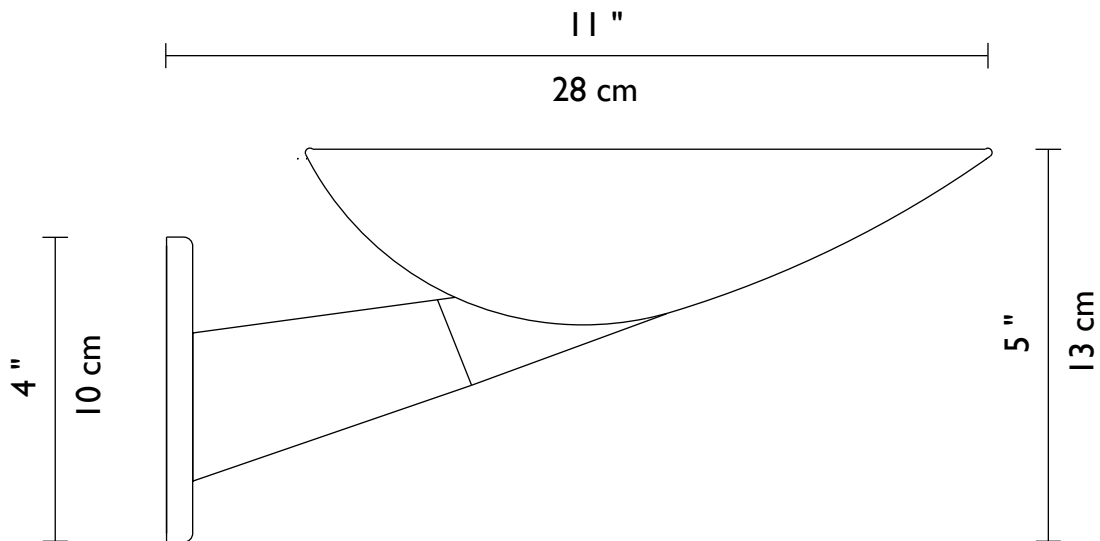

MILLENNIUM

Brushed Nickel / Ebony

MILLENNIUM

Sconce with ebony beech wood accent featuring indirect illumination.

Technical Information

FINISHES

Standard

Brushed Nickel
Polished Chrome