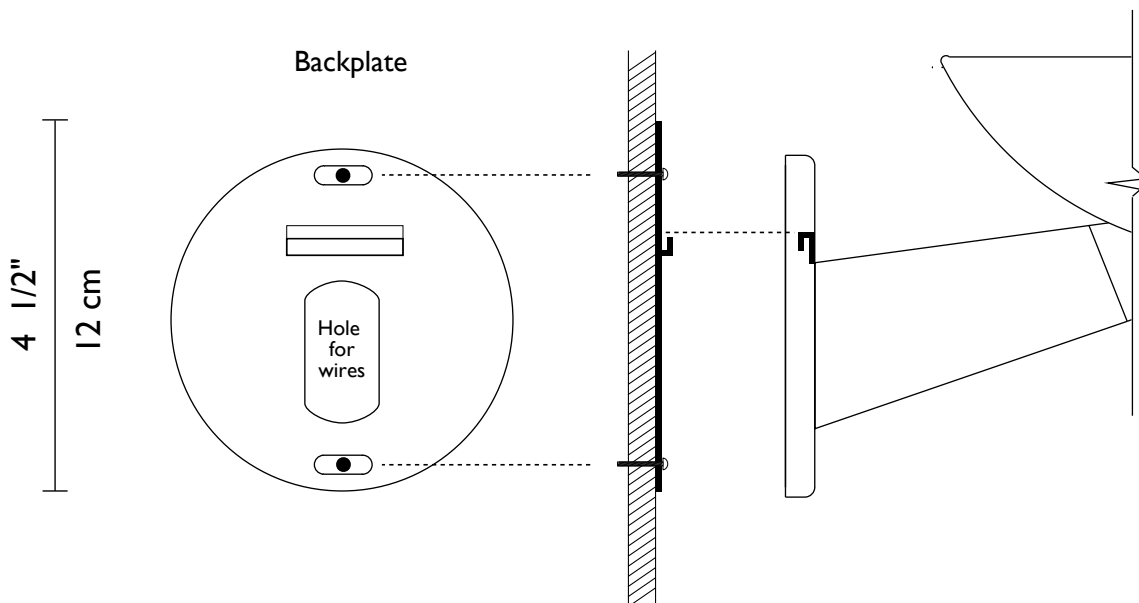

MILLENNIUM

Brushed Nickel / Ebony

MILLENNIUM

Sconce with ebony beech wood accent featuring indirect illumination.

Technical Information

FINISHES

Standard

Brushed Nickel
Polished Chrome

Special

Polished Brass
Brushed Brass
Bronze

Mounting Specifications

Visit our
showroom at the
Dallas Trade Mart

Halogen Source

1 x 300w (Max) 
Double-ended T3 halogen lamp
Lamp included

Fluorescent source
available, please contact
us for more information.