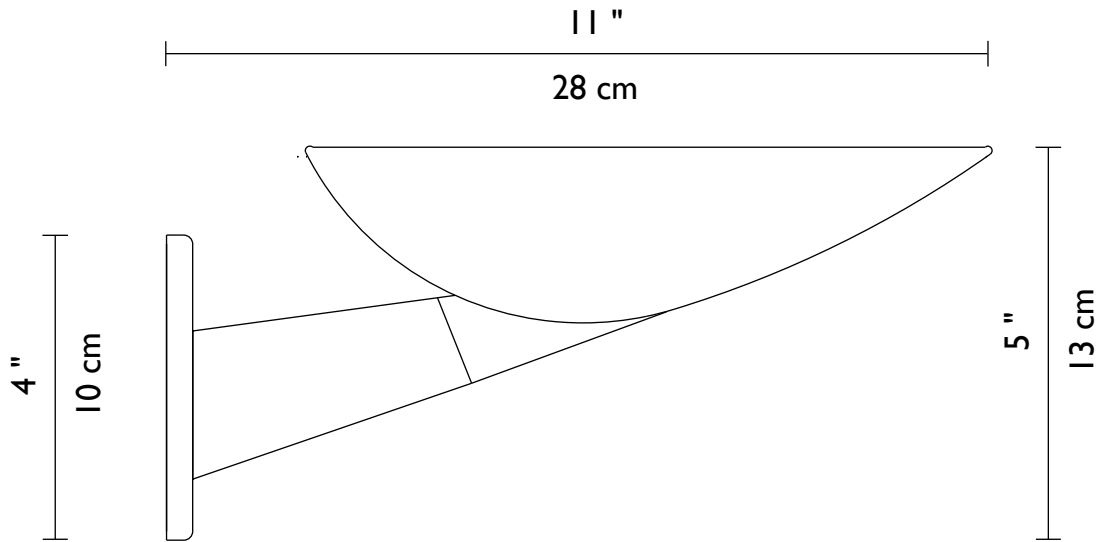

MILLENNIUM

Brushed Nickel / Ebony

MILLENNIUM

Sconce with ebony beech wood accent featuring indirect illumination.

Technical Information

FINISHES

Standard

Brushed Nickel
Polished Chrome