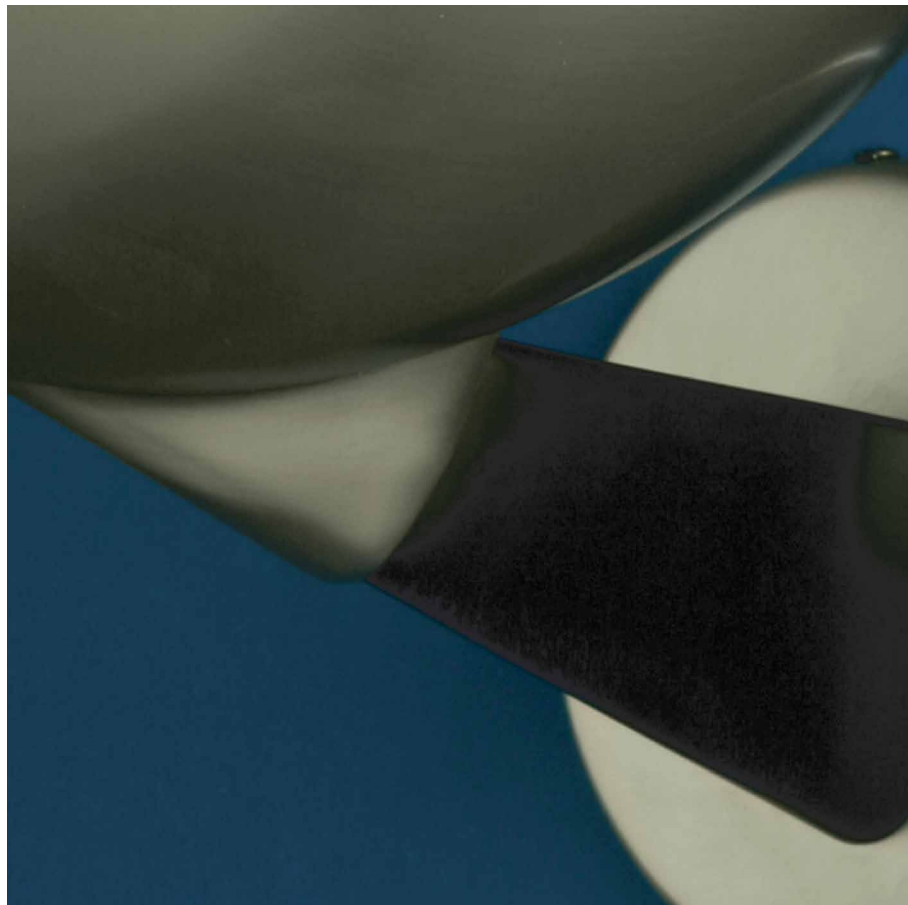

MILLENNIUM

Brushed Nickel / Ebony

MILLENNIUM

Sconce with ebony beech wood accent featuring indirect illumination.

Technical Information

FINISHES

Standard

Brushed Nickel
Polished Chrome

Special

Polished Brass
Brushed Brass
Bronze

Mounting Specifications

Visit our
showroom at the
Dallas Trade Mart

Halogen Source

1 x 300w (Max) 
Double-ended T3 halogen lamp
Lamp included

Fluorescent source
available, please contact
us for more information.