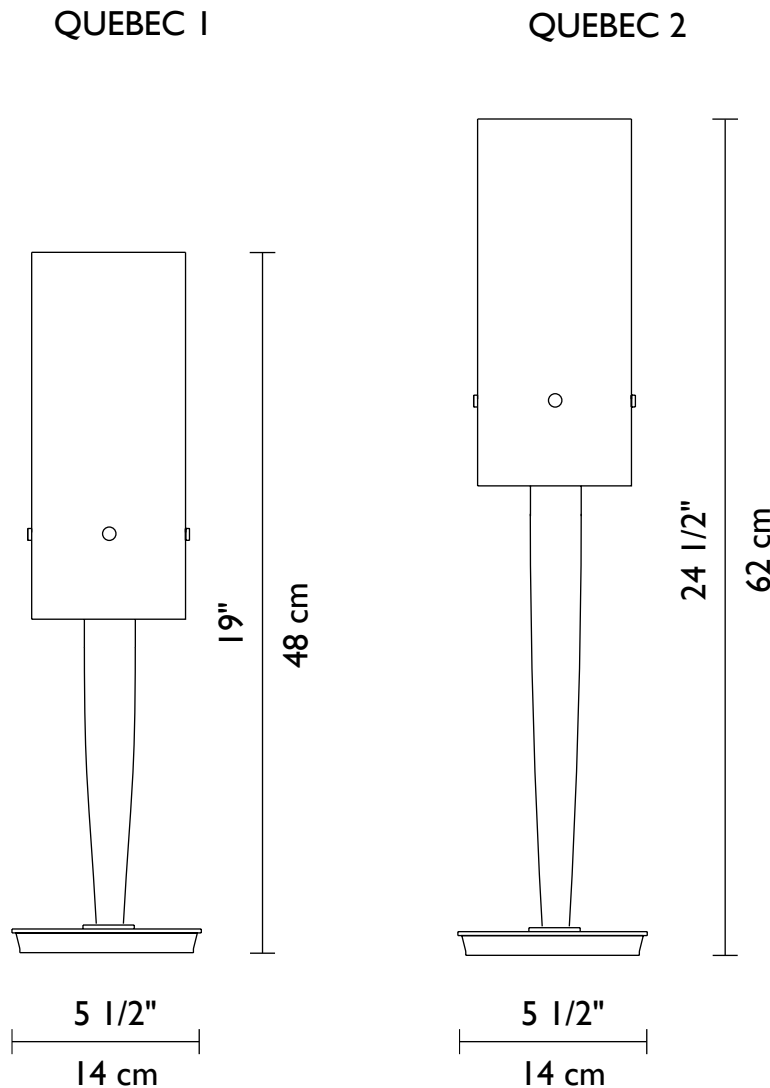

QUEBEC 1

QUEBEC 2

QUEBEC

QUEBEC

Table and bed side lamps with beech wood bodies and hand-blown opal satin square glass shades.

Technical Information

FINISHES

Standard