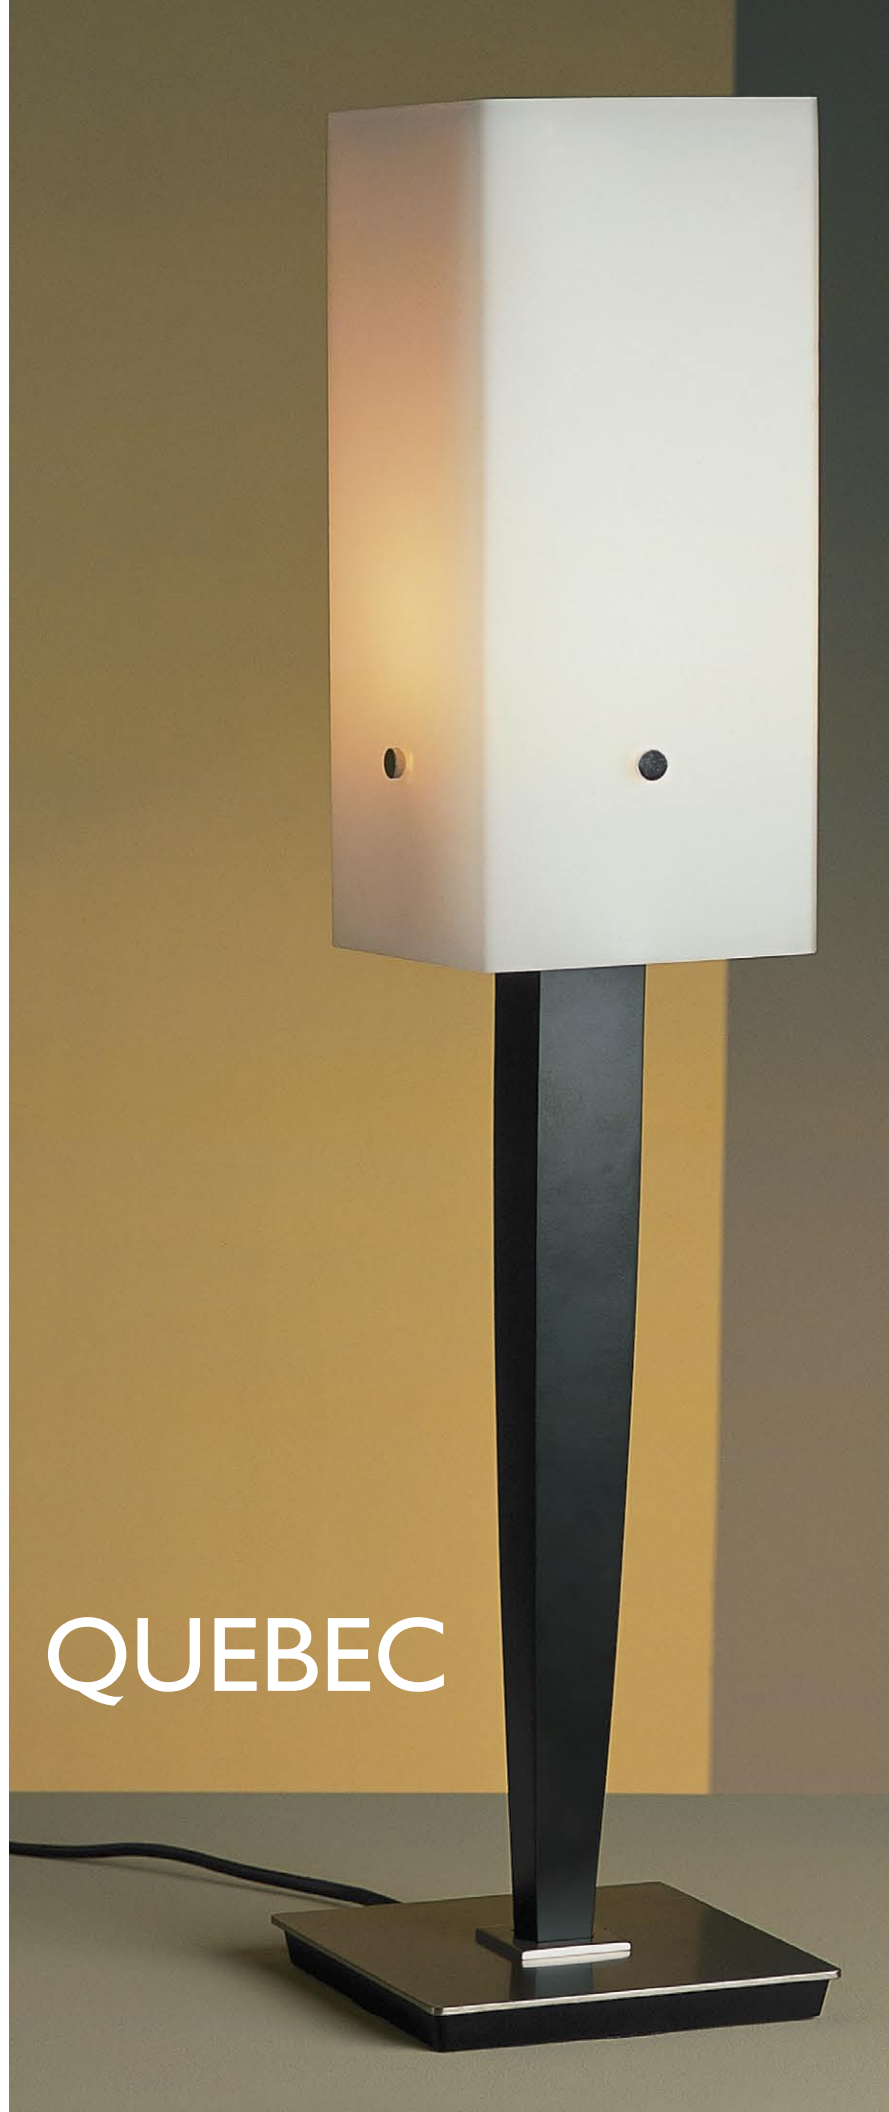

QUEBEC 1

QUEBEC 2

QUEBEC

QUEBEC

Table and bed side lamps with beech wood bodies and hand-blown opal satin square glass shades.

Technical Information

FINISHES

Standard

Brushed Nickel / Ebony
 Polished Chrome / Mahogany

Special

Brushed Nickel / Mahogany
 Polished Chrome / Ebony

Visit our
 showroom at the
 Dallas Trade Mart

Incandescent Source

1 x 100w (Max)
 Medium base bulb
 Lamp included