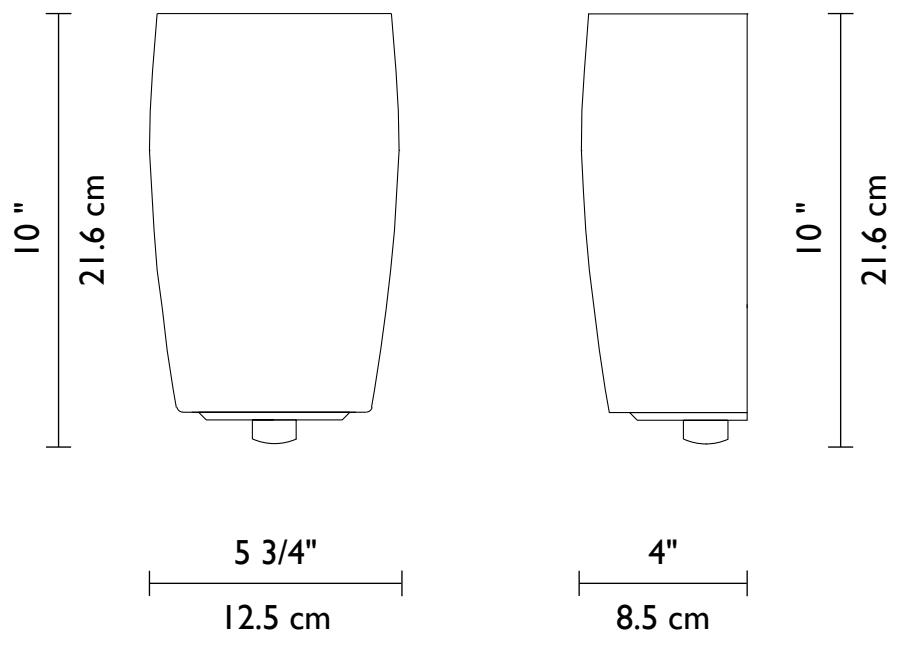

ADA
COMPLIANT

Queen

Brushed Stainless Steel

ADA
COMPLIANT

QUEEN

Delicate, convex hand-blown satin glass wall sconce.
Simple, yet elegant. Easy to re-lamp.

Technical Information

| FINISHES | |
|-----------------|-------|
| Standard | |
| Brushed Brass | _____ |
| Polished Brass | _____ |
| Polished Chrome | _____ |
| Brushed Nickel | _____ |
| Special | |
| Bronze | _____ |

Visit our
showroom at the
Dallas Trade Mart

Queen (Wall Sconce)
Incandescent source
1 x 100w (Max)
Medium base bulb included
Fluorescent source available,
please contact us for more information

Dry Location