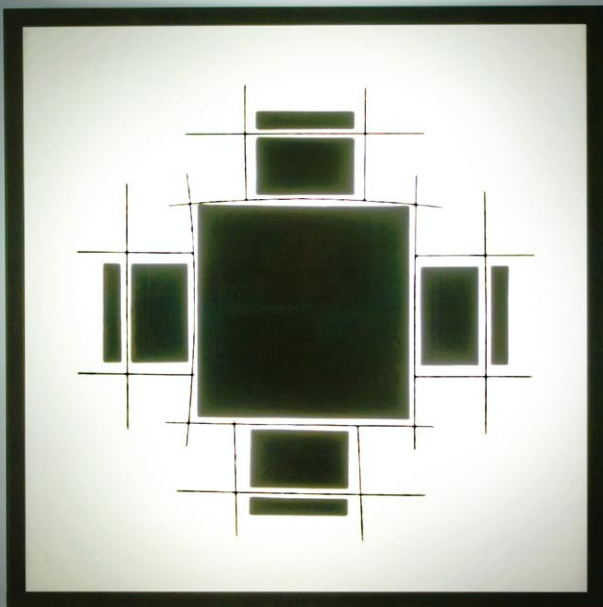

# RIGHT COLLECTION

F/N TALL  
shown in  
bronze finish

CHANNEL  
shown in  
bronze finish

F/N BIG  
shown in  
bronze finish

DESSY ONE / 6  
shown in  
stainless steel

**ADA  
COMPLIANT**