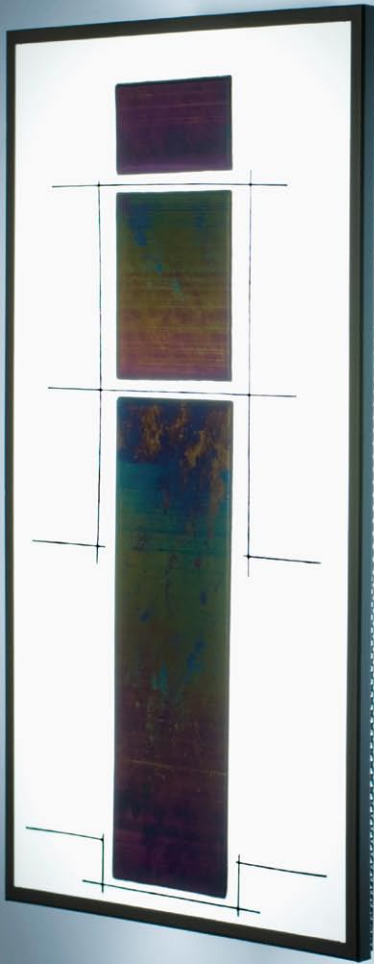

# RIGHT COLLECTION

F/N TALL  
shown in  
bronze finish

CHANNEL  
shown in  
bronze finish

F/N BIG  
shown in  
bronze finish

DESSY ONE / 6  
shown in  
stainless steel

**ADA  
COMPLIANT**

# RIGHT COLLECTION

Inspired by the clean lines of the mission period, this hand made fused glass collection is a contemporary twist which will be relevant to design for years to come.

## Technical and Mounting Information

F/N TALL & F/N BIG side view

DESSY ONE / 6

Visit our showroom at the Dallas Trade Mart

METAL FINISHES	
Standard	Special
Bronze	Wrought Iron
Silver	