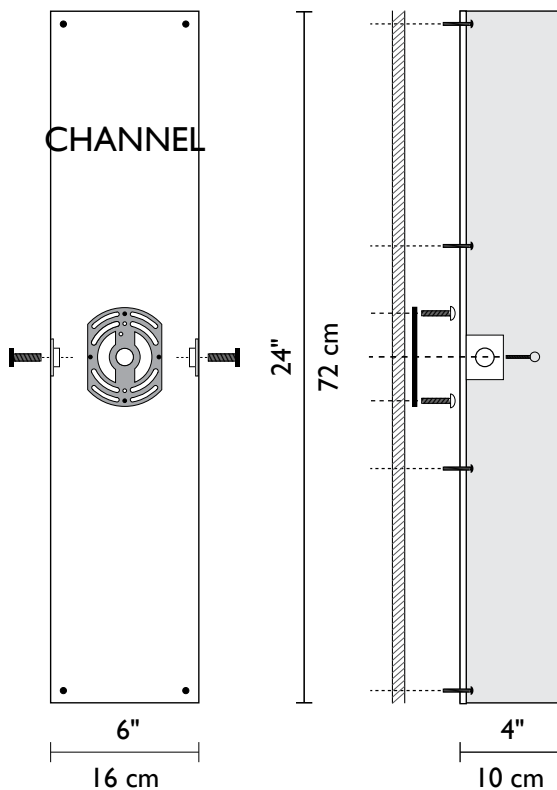

DESSY ONE / 6

Visit our showroom at the Dallas Trade Mart

METAL FINISHES	
Standard	Special
Bronze	Wrought Iron
Silver	

Lamping Source

- F/N TALL: 2 x 24w (Max) T5 Fluorescent
- F/N BIG: 4 x 13w (Max) PL GX23-2 Fl. Base
- CHANNEL: 2 x 24w (Max) T5 Fluorescent
- DESSY ONE / 6: 1 x 60w (Max) E12 Candelabra Inc. Base

Lamps Included

1881 Industrial Drive
Libertyville, IL 60048
Tele: 847.680.9043
Fax: 847.680.8140
www.wptdesign.com