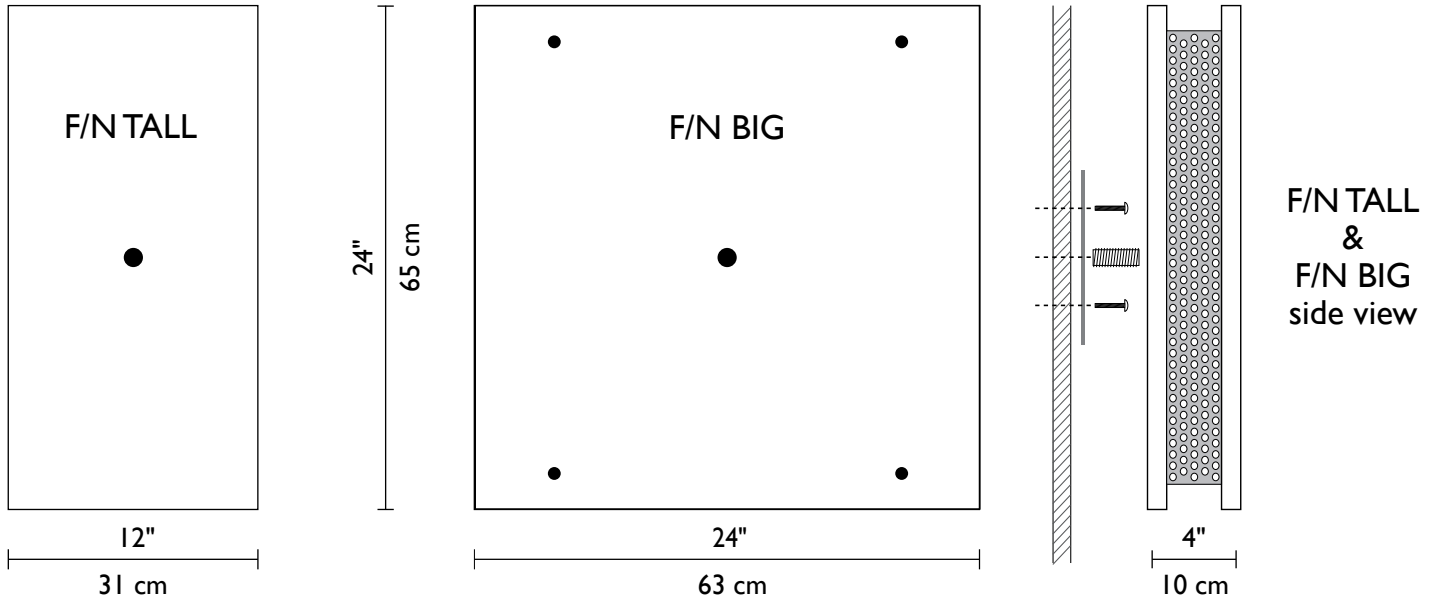

**ADA
COMPLIANT**

RIGHT COLLECTION

Inspired by the clean lines of the mission period, this hand made fused glass collection is a contemporary twist which will be relevant to design for years to come.

Technical and Mounting Information

F/N TALL & F/N BIG side view