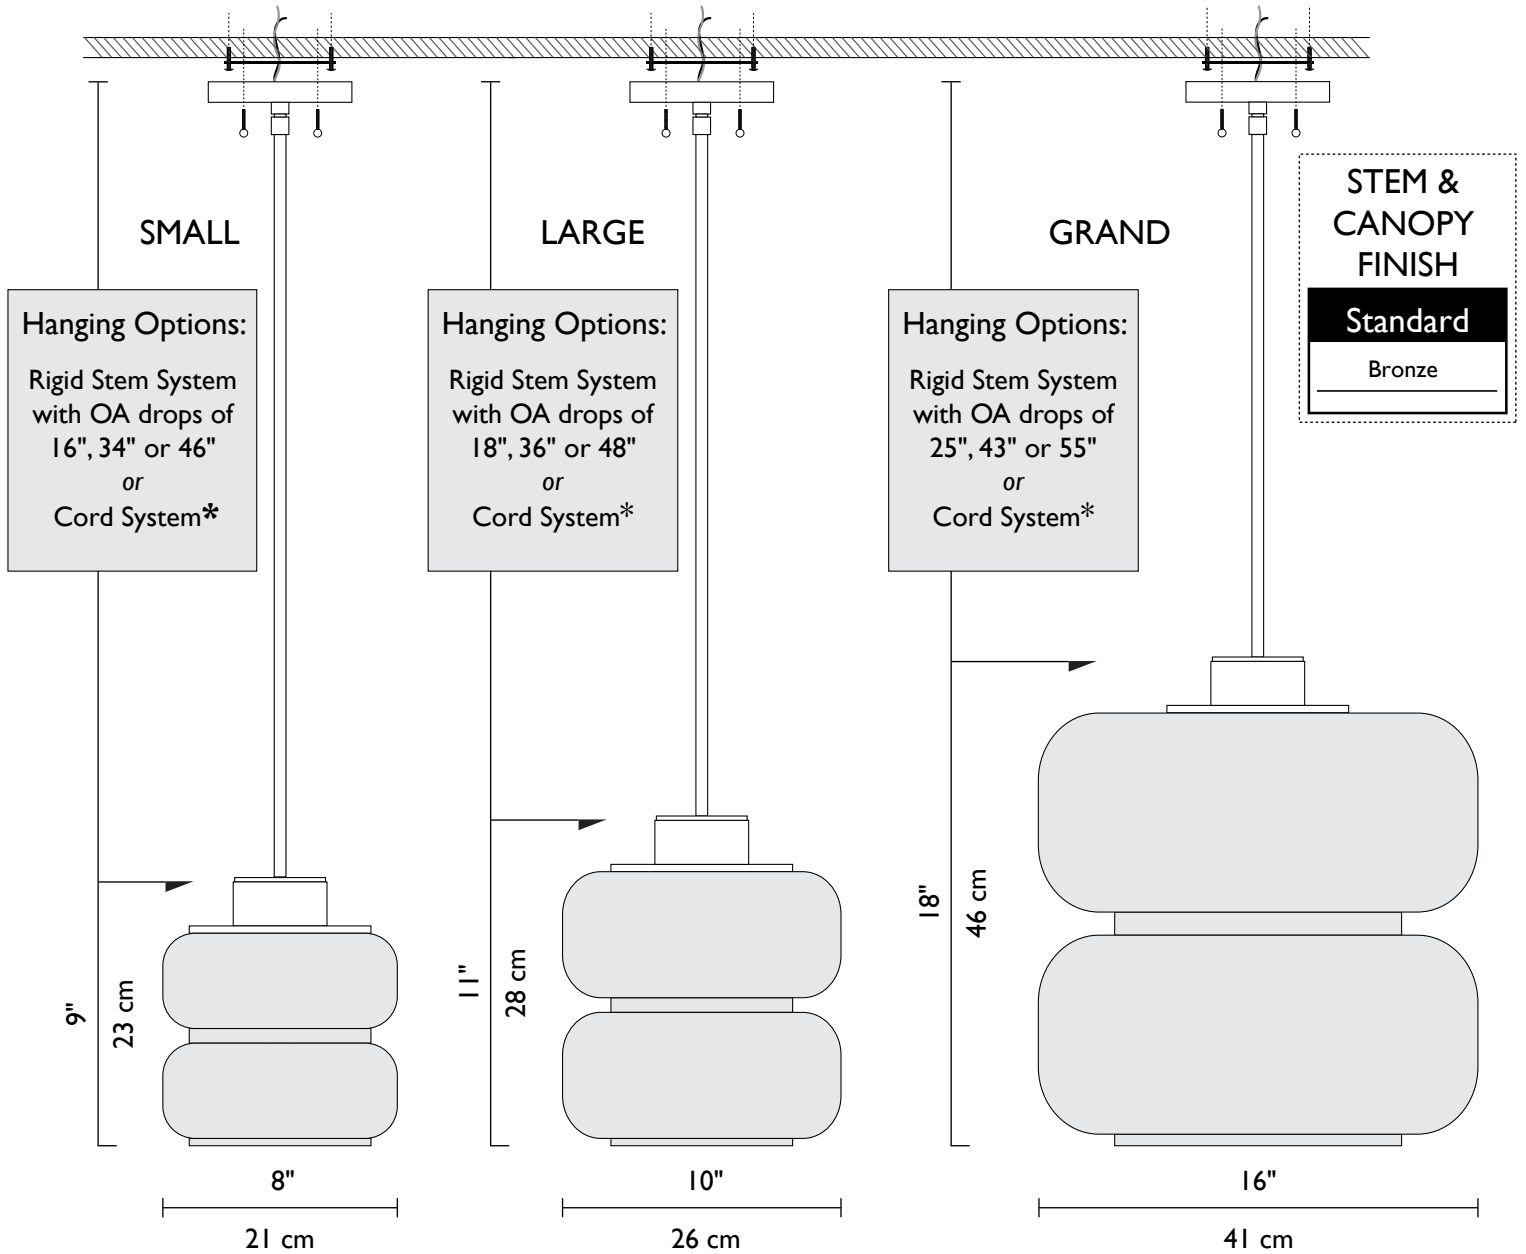

SECOLA

shown with
bronze hardware

SECOLA

What happens when you mix recycled materials with unique, contemporary design? You get the Secola pendant collection. Hand-created in Southern California by a acetylene torch artist, ordinary, recycled tin becomes extraordinary art illuminated by nostalgic, carbon filament lamps. The Secola is both Earth-friendly and stylish.

Technical and Mounting Information

*Please contact us about our versatile cord hanging systems

Visit our showroom at the Dallas Trade Mart

Incandescent Source (Included)

1 x 60w (Max)
Medium Base

Small & Large
40w Nostalgic, Edison-style
Carbon Filament Bulb

Grand
40w Nostalgic Industrial,
Clear T-8 Filament Bulb

Damp Location

1881 Industrial Drive
Libertyville, IL 60048
Tele: 847.680.9043
Fax: 847.680.8140
www.wptdesign.com