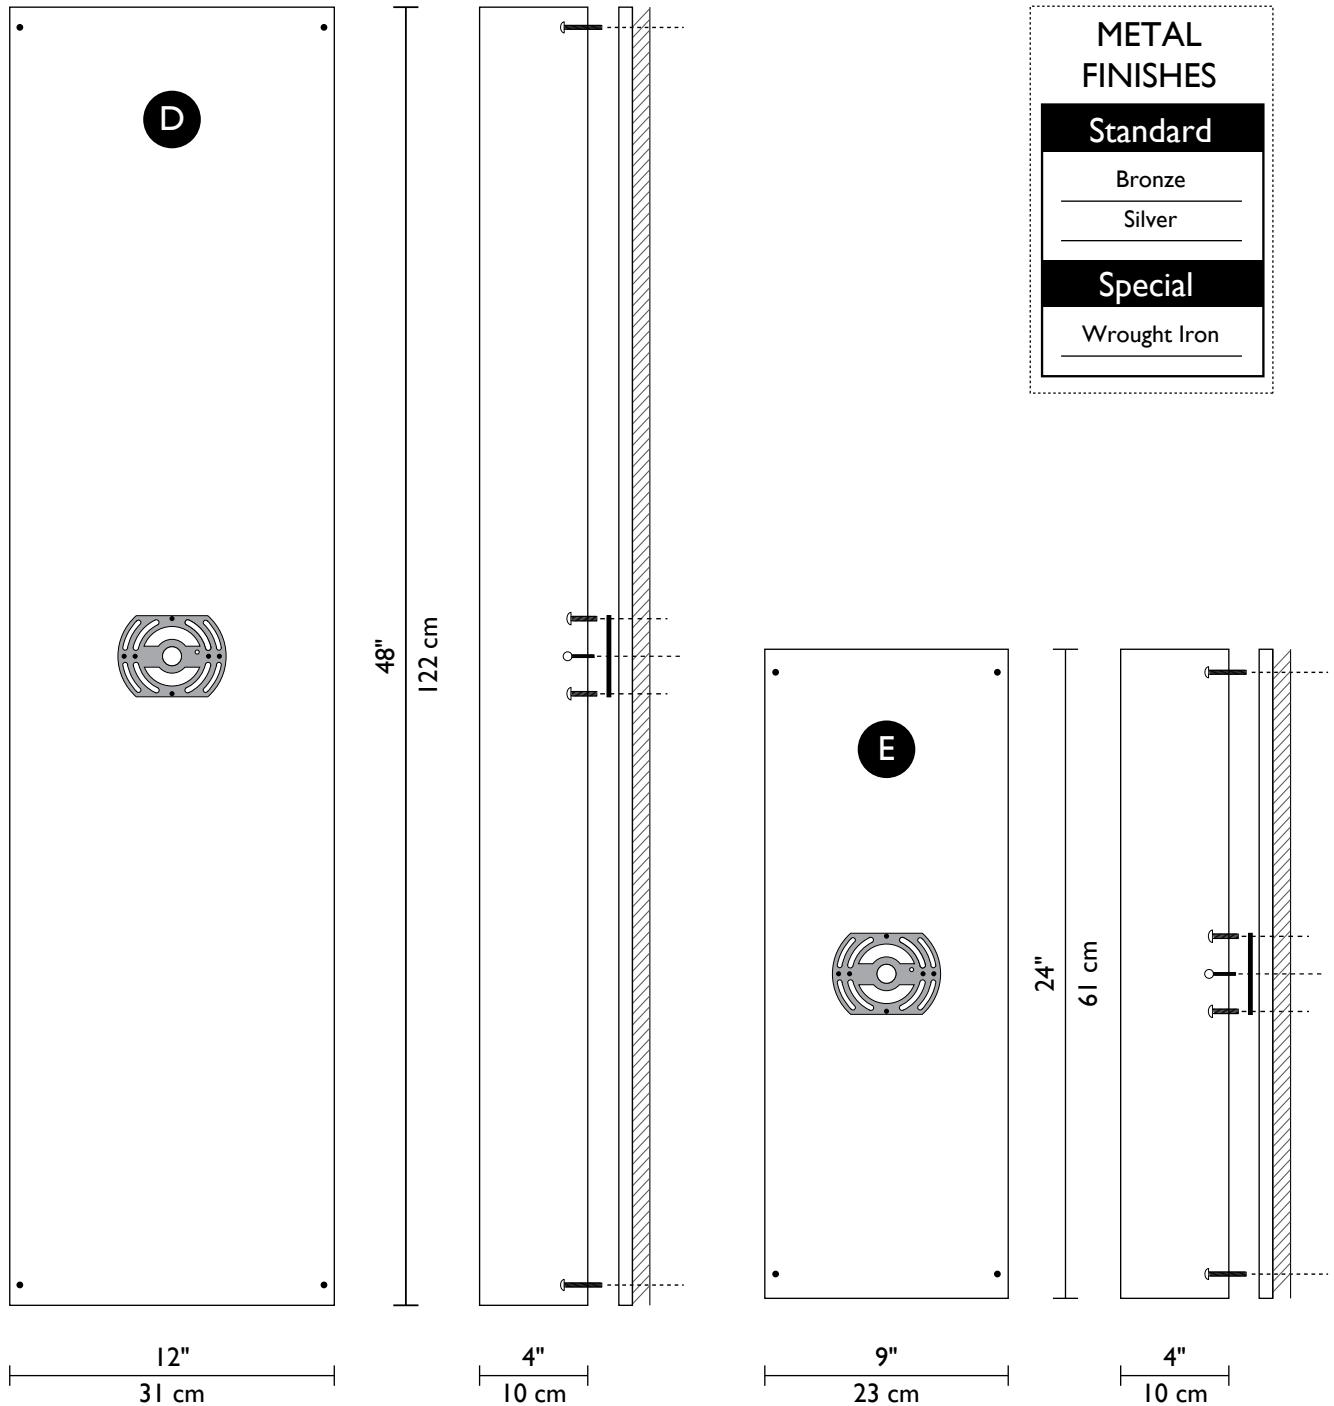

Capiz Honey Sienna

Structured Bamboo

Thatch

Lumicor
architectural resin panels

Moss

Sepia Lace

ADA
COMPLIANT

V2 - RECTANGLE

Technical and Mounting Information

Fluorescent Source

- D. 12" x 48" x 4" 2 x 54w
- E. 9" x 24" x 4" 2 x 24w

T5 Fluorescent
Lamps Included

Damp Location

1881 Industrial Drive
Libertyville, IL 60048
Tele: 847.680.9043
Fax: 847.680.8140
www.wptdesign.com