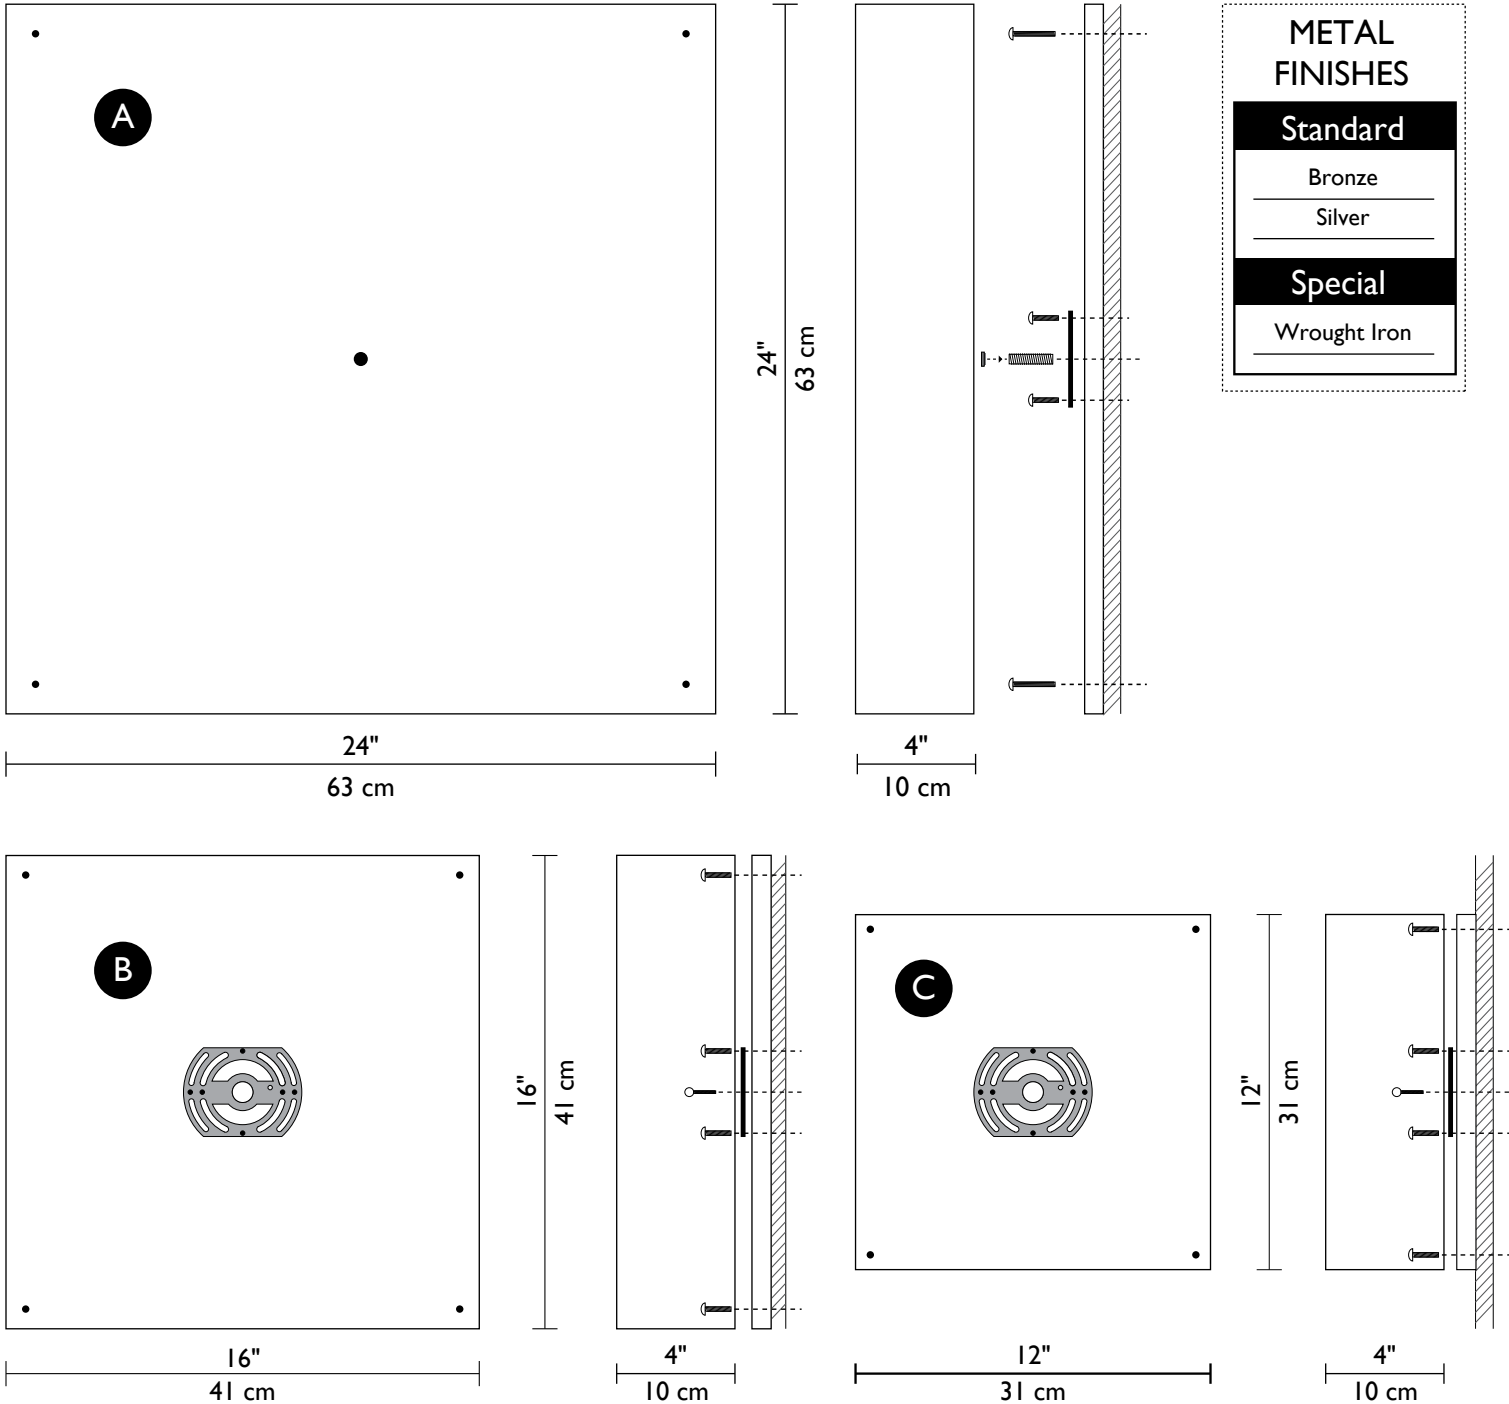

Technical and Mounting Information

- Compact Fluorescent Source
- A. 24" x 24" x 4" 4 x 22w (2700K)
 - B. 16" x 16" x 4" 1 x 32w (2700K)
 - C. 12" x 12" x 4" 1 x 22w (2700K)

1881 Industrial Drive
 Libertyville, IL 60048
 Tele: 847.680.9043
 Fax: 847.680.8140
 www.wptdesign.com