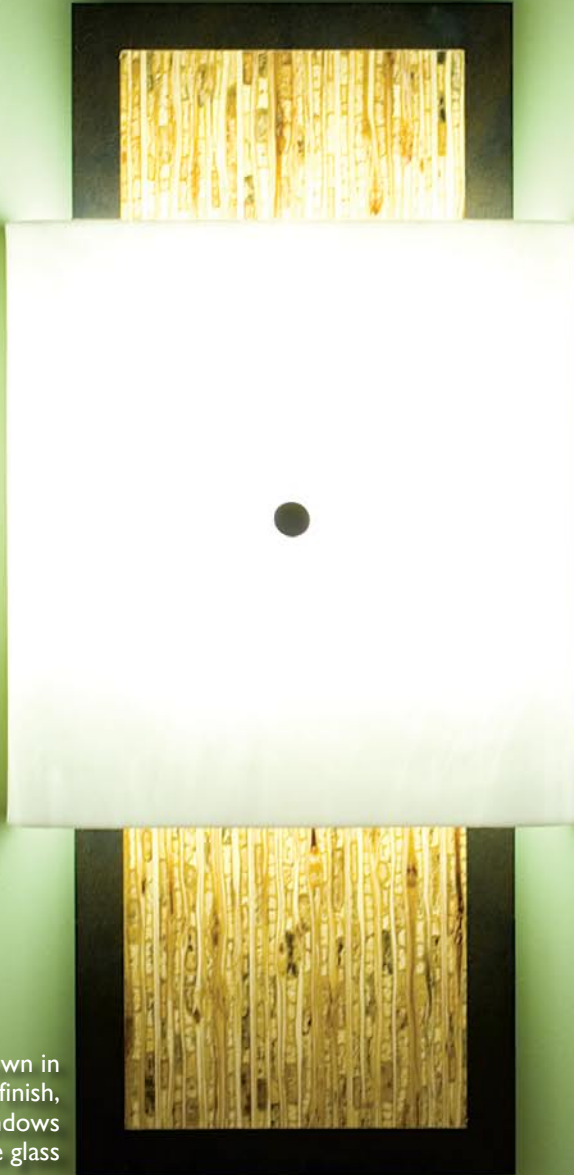

ADA
COMPLIANT

WINDOWS

shown in
bronze finish,
Sorghum windows
and White glass

GLASS
OPTIONS

MEADOW

ROOT BEER

SNOW

TOFFEE

WHITE

WINDOW
OPTIONS

MEADOW

ROOT BEER

SNOW

TOFFEE

WHITE

SORGHUM

**ADA
COMPLIANT**

WINDOWS

Clean and asymmetrical proportions play with the organic textures of reclaimed sorghum and art glass. Ideal in any interior, the Windows is illuminated by Earth-friendly fluorescents.*

Technical and Mounting Information

Visit our
showroom at the
Dallas Trade Mart

METAL FINISHES	
Standard	Special
Bronze	Wrought Iron
Brushed Aluminum	

Compact Fluorescent Source

2 x 13w (Max)
PL GX-23 Base