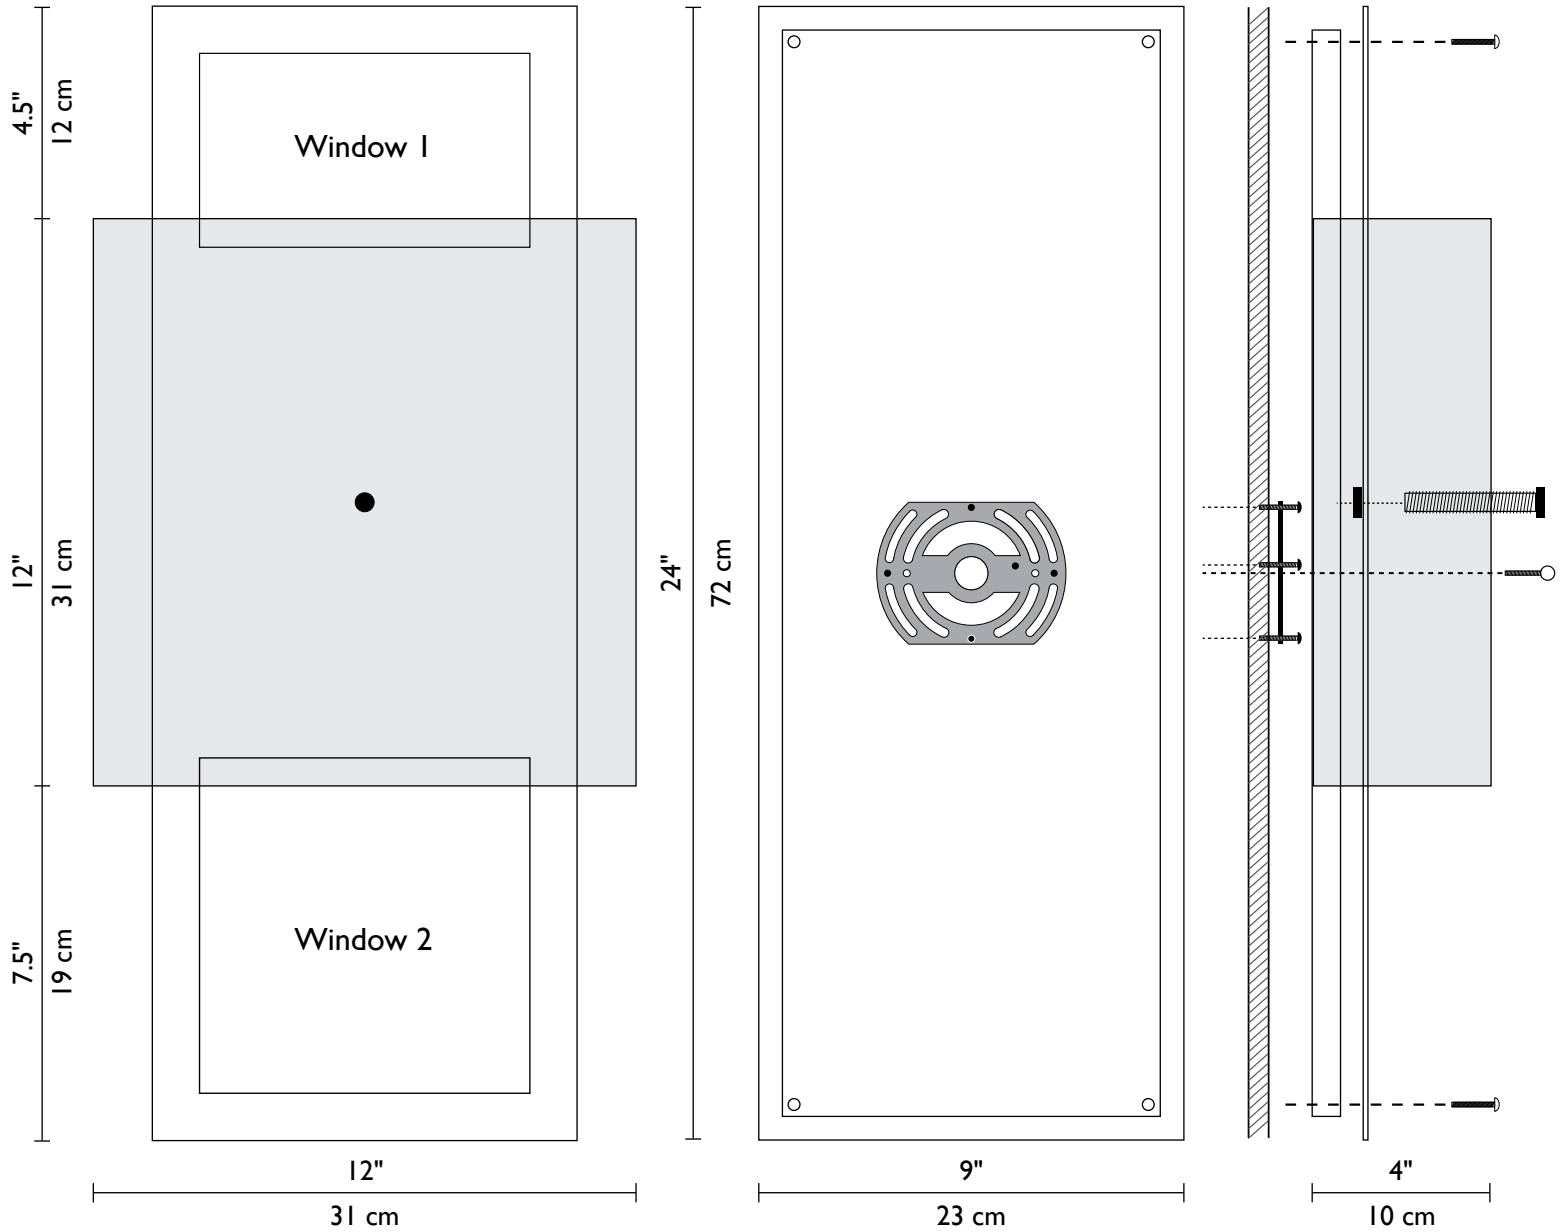

Technical and Mounting Information

Visit our
showroom at the
Dallas Trade Mart

METAL FINISHES	
Standard	Special
Bronze	Wrought Iron
Brushed Aluminum	

Compact Fluorescent Source

2 x 13w (Max)
PL GX-23 Base