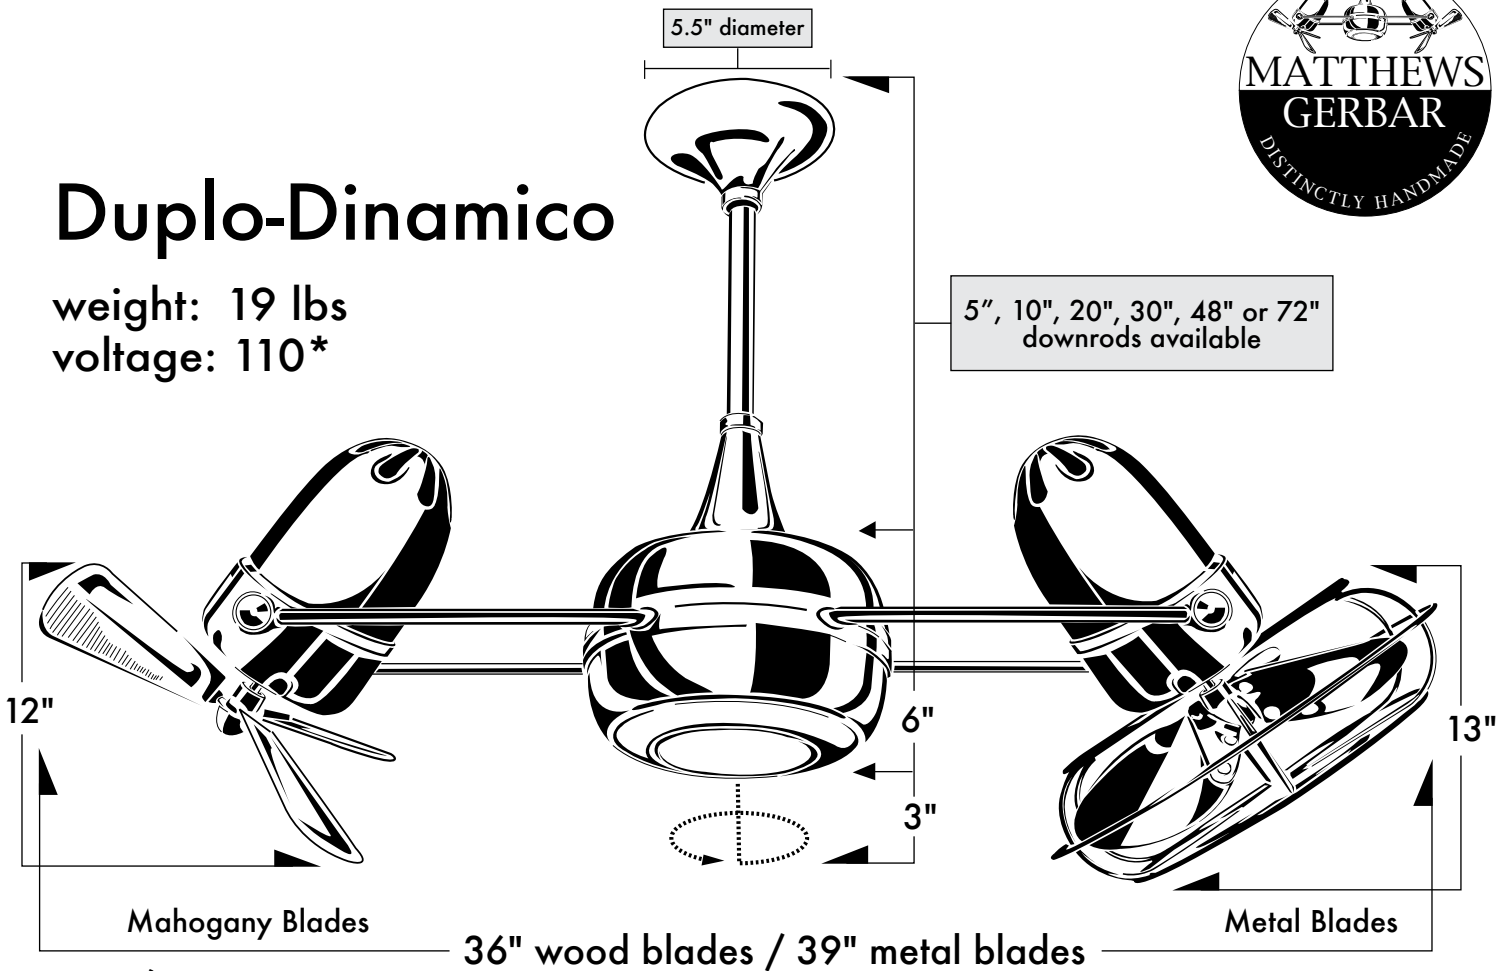

Duplo-Dinamico

	Safety cages available for low ceilings.
	Suitable for Damp Location
	Compatible with Downrod Light Canopy
	U.S.A. Components and Labor

shown in Bronze with wood blades

shown in Polished Chrome with metal blades and decorative cage

- Matthews rotational fans circulate heat and air conditioning more efficiently than traditional paddle fans.
- Constructed of cast aluminum, heavy spun and stamped steel, the Duplo carries a limited lifetime warranty.
- Each unique motor mount and fan head knob is made of genuine marbled Bakelite.
- The Duplo is available with the following blade options:
 - metal blades with decorative metal blade guards
 - solid, ecologically harvested mahogany blades without blade guards
 - metal blades with metal safety cages for use in low ceiling applications (7 ft in US / 8.2 ft in Canada)

Standard Finishes

Special Order Finishes

MATTHEWS

FAN COMPANY

www.matthewsfanco.com

Duplo-Dinamico

weight: 19 lbs
voltage: 110*

*Increasing Angles of Fan Heads to Support Poles Increases Speed of Axial Rotation
Optimum Fan Head Position is 60°*

The Duplo can be mounted with any one of the following downrod lengths: 5, 10, 20, 30, 48 or 72".
• The downrods can be easily field cut; they are not threaded.

The Duplo-Dinamico is compatible with flat or vaulted ceiling canopies.